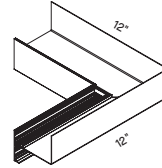

AXIFLCW4OC
Classic
Ceiling-to-Wall
Outside Corner