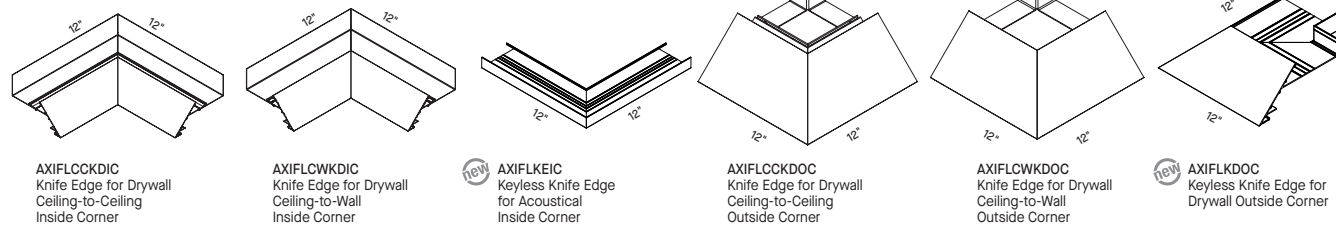

* MINIMUM BEND RADIUS FOR INDIRECT LIGHT COVES Inside: 60" minimum Outside: 60" minimum

EDGE DETAILS

CORNERS FOR KNIFE EDGE® ACOUSTICAL PROFILES††

† Axiom Indirect Field Light Covers is 10' in length
 †† Axiom Indirect Field Light Cove Corners are 12" in length and 12" in width

VISUAL SELECTION

Item No. †	Description
Axiom Indirect Field Light Cove - Knife Edge Drywall Profile	
AXIFLCKKD	Ceiling-to-Ceiling Knife Edge for Drywall
AXIFLCWKD	Ceiling-to-Wall Knife Edge for Drywall
new AXIFLKDSTR	Keyless Knife Edge for Drywall
new AXIFLKD CUR*	Keyless Knife Edge for Drywall – Curved

* MINIMUM BEND RADIUS FOR INDIRECT LIGHT COVES Inside: 60" minimum Outside: 60" minimum

EDGE DETAILS

CORNERS FOR KNIFE EDGE® DRYWALL PROFILES††

† Axiom Indirect Field Light Covers is 10' in length
 †† Axiom Indirect Field Light Cove Corners are 12" in length and 12" in width