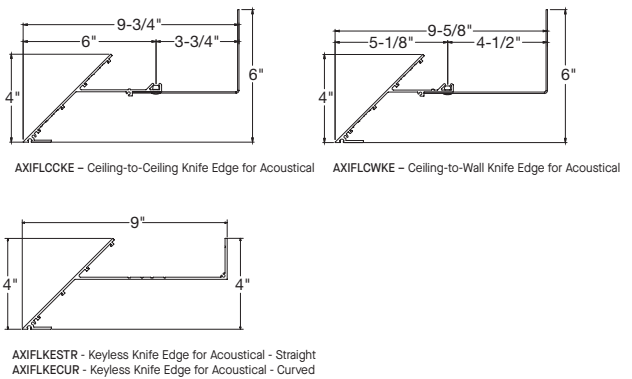

Calculate sustainability with Ecomedes
armstrongceilings.com/ecomedes

LOCATION DEPENDENT

VISUAL SELECTION

Item No.†	Description
Axiom® Indirect Field Light Cove – Knife Edge® Profile	
AXIFLCCKE	Ceiling-to-Ceiling Knife Edge for Acoustical
AXIFLCWKE	Ceiling-to-Wall Knife Edge for Acoustical
new AXIFLKESTR	Keyless Knife Edge for Acoustical – Straight
AXIFLKECUR*	Keyless Knife Edge for Acoustical – Curved

* MINIMUM BEND RADIUS FOR INDIRECT LIGHT COVES Inside: 60" minimum Outside: 60" minimum

EDGE DETAILS

CORNERS FOR KNIFE EDGE® ACOUSTICAL PROFILES††

† Axiom Indirect Field Light Covers is 10' in length
 †† Axiom Indirect Field Light Cove Corners are 12" in length and 12" in width