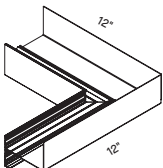

* MINIMUM BEND RADIUS FOR INDIRECT LIGHT COVES Inside: 60" minimum Outside: 60" minimum

EDGE DETAILS

CORNERS FOR CLASSIC PROFILES††

AXIFLCC4C
Classic
Ceiling-to-Ceiling
Inside Corner

AXIFLCW4C
Classic
Ceiling-to-Wall
Inside Corner