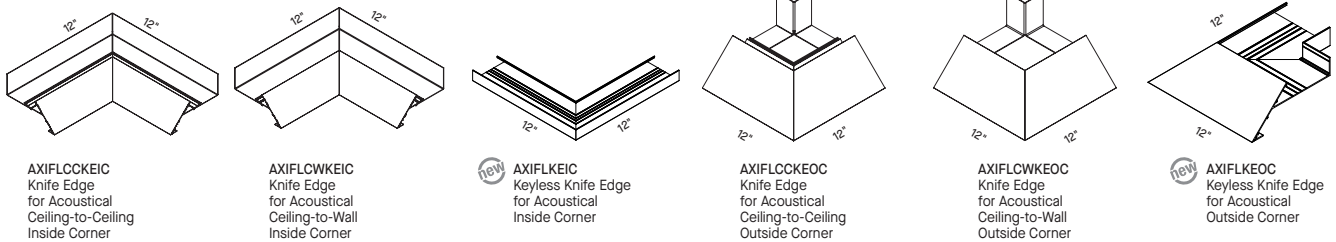

†† Axiom Indirect Field Light Cove Corners are 12" in length and 12" in width

AXIOM® Light Covers – Indirect Field straight & curved

Declare.

LEED® WELL™ LBC

50% RECYCLED CONTENT

energy management
construction waste mgmt
regional materials
design for flexibility
EPD
recyclable/producer resp.
biobased materials
recycled content
sourcing of raw materials
material ingredient reporting
low emitting materials
lighting quality
acoustics

Calculate sustainability with Ecomedes
armstrongceilings.com/ecomedes

LOCATION DEPENDENT

VISUAL SELECTION

Item No.†	Description
Axiom® Indirect Field Light Cove – Knife Edge® Profile	
AXIFLCCKE	Ceiling-to-Ceiling Knife Edge for Acoustical
AXIFLCWKE	Ceiling-to-Wall Knife Edge for Acoustical
new AXIFLKESTR	Keyless Knife Edge for Acoustical – Straight
AXIFLKECUR*	Keyless Knife Edge for Acoustical – Curved

* MINIMUM BEND RADIUS FOR INDIRECT LIGHT COVES Inside: 60" minimum Outside: 60" minimum

EDGE DETAILS

CORNERS FOR KNIFE EDGE® ACOUSTICAL PROFILES††

† Axiom Indirect Field Light Covers is 10' in length
 †† Axiom Indirect Field Light Cove Corners are 12" in length and 12" in width