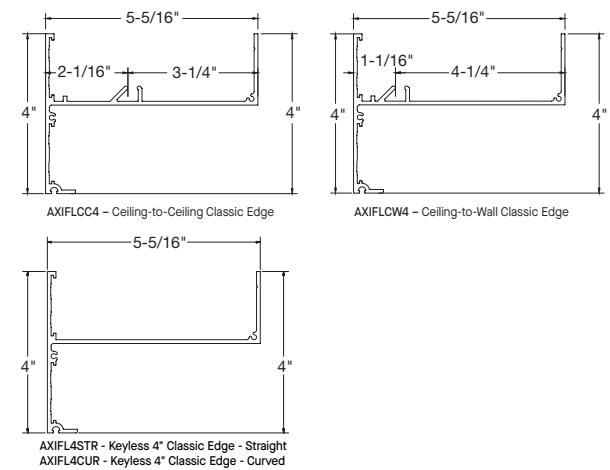

* MINIMUM BEND RADIUS FOR INDIRECT LIGHT COVES Inside: 60" minimum Outside: 60" minimum

EDGE DETAILS

CORNERS FOR CLASSIC PROFILES††

AXIFLCC4C
Classic
Ceiling-to-Ceiling
Inside Corner

AXIFLCW4C
Classic
Ceiling-to-Wall
Inside Corner