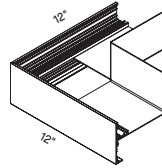

AXIFLCC4OC
Classic
Ceiling-to-Ceiling
Outside Corner