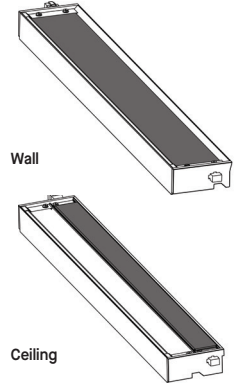

AXIOM® Light Covers – Indirect Field straight & curved

LEED® WELL | LBC

50% RECYCLED CONTENT

Calculate sustainability with Ecomedes armstrongceilings.com/ecomedes

energy management	construction waste mgmt	regional materials	design for flexibility	ALUMI-NUM	EPD	recyclable/ biobased materials	recycled content	recycled content	sourcing of raw materials	material ingredient reporting	low emitting/ materials	lighting quality	acoustics

LOCATION DEPENDENT

LIGHTING PARTNERS

Lighting and diffuser solutions are available through partner companies

- **Outstanding Aesthetics**
  - No shadows. No bright spots. No color shifting.
- **Easy Specification**
  - Aim-free luminaire. No need for complex details. Less trade coordination.
- **Unparalleled Performance**
  - Twice the efficiency of other LED cove products.
  - Wide distribution using SurroundLite™ technology
- **Worry-free Installation & Maintenance**
  - Foolproof keyed mounting. Up to 90% less labor.

For compatible lighting details, visit axislighting.com

ZipWave™ LED 707

Exceptional Performance

- Low, standard, and high outputs available
- High output over 1200 lm/ft.
- Customizable output and wattage options

Foolproof Installation

- Drop-in, tool-free installation with plug and play connections
- Runs 100' or more from one 120v power feed
- Section lengths in exact 1' (305mm) increments

For compatible lighting details, visit vode.com/zipwave-led-707

PHYSICAL DATA

Material
Commercial quality 3003 aluminum alloy

Surface Finish
Factory-applied baked polyester paint finish

Cleaning & Disinfecting
Cleaning and CDC-approved disinfecting options available on armstrongceilings.com/cleaning