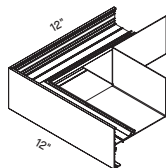

* MINIMUM BEND RADIUS FOR INDIRECT LIGHT COVES Inside: 60" minimum Outside: 60" minimum

EDGE DETAILS

CORNERS FOR CLASSIC PROFILES††

AXIFLCC4C
Classic
Ceiling-to-Ceiling
Inside Corner

AXIFLCW4C
Classic
Ceiling-to-Wall
Inside Corner