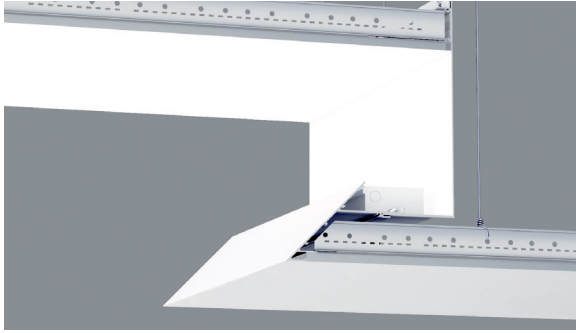

AXIOM® Light Covers – Indirect Field straight & curved

LEED® WELL | LBC

50% RECYCLED CONTENT

Calculate sustainability with Ecomedes armstrongceilings.com/ecomedes

energy management	construction waste mgmt	regional materials	design for flexibility	ALUMI-NUM	EPD	recyclable/ biobased materials	recycled content	recycled content	sourcing of raw materials	material ingredient reporting	low emitting/ materials	lighting quality	acoustics

LOCATION DEPENDENT

LIGHTING PARTNERS

Lighting and diffuser solutions are available through partner companies

- **Outstanding Aesthetics**
  - No shadows. No bright spots. No color shifting.
- **Easy Specification**
  - Aim-free luminaire. No need for complex details. Less trade coordination.
- **Unparalleled Performance**
  - Twice the efficiency of other LED cove products.
  - Wide distribution using SurroundLite™ technology
- **Worry-free Installation & Maintenance**
  - Foolproof keyed mounting. Up to 90% less labor.