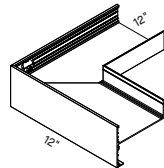

* MINIMUM BEND RADIUS FOR INDIRECT LIGHT COVES Inside: 60" minimum Outside: 60" minimum

EDGE DETAILS

CORNERS FOR CLASSIC PROFILES††

AXIFLCC4C
Classic
Ceiling-to-Ceiling
Inside Corner

AXIFLCW4C
Classic
Ceiling-to-Wall
Inside Corner