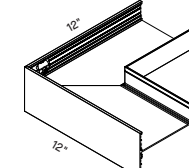

new AXIFL4OC
Keyless Classic
Outside Corner

† Axiom Indirect Field Light Covers is 10' in length

†† Axiom Indirect Field Light Cove Corners are 12" in length and 12" in width