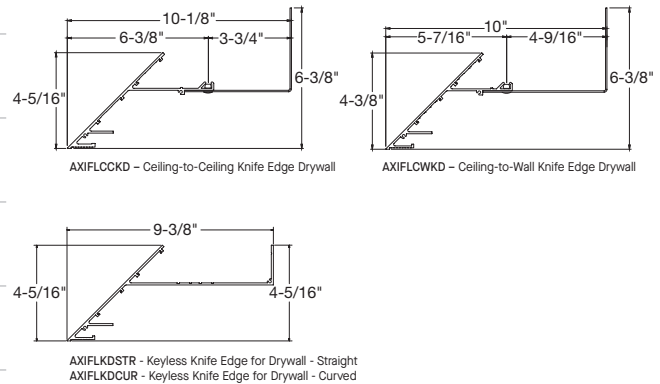

EDGE DETAILS