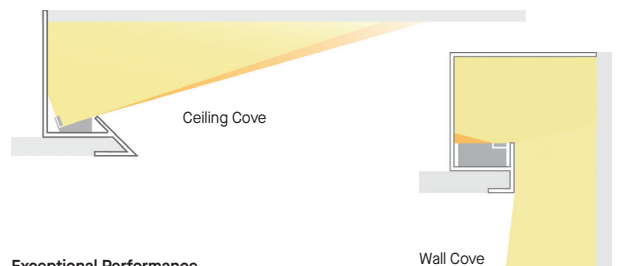

vode ZipWave™ LED 707

Exceptional Performance

- Low, standard, and high outputs available
- High output over 1200 lm/ft.
- Customizable output and wattage options

Foolproof Installation

- Drop-in, tool-free installation with plug and play connections
- Runs 100' or more from one 120v power feed
- Section lengths in exact 1' (305mm) increments

For compatible lighting details, visit vode.com/zipwave-led-707

PHYSICAL DATA

Material
Commercial quality 3003 aluminum alloy

Surface Finish
Factory-applied baked polyester paint finish

Cleaning & Disinfecting
Cleaning and CDC-approved disinfecting options available on armstrongceilings.com/cleaning

Warranty
10-Year Limited Warranty; 30-Year System Warranty

Profile
Various options with both Ceiling-to-Wall and Ceiling-to-Ceiling Light Ledges in a wide range of sizes with 3/4" horizontal flange.

Cross Tee/Main Beam Interface
Flush fit

End Detail
Splice with screws

Design Consideration for Keyless Covs
Recommended fixture weight is approximately 2 LBS/LFT.