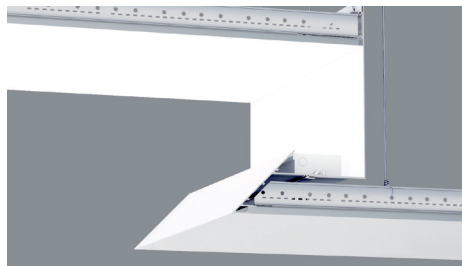

Declare

LEED® WELL™ LBC

50% RECYCLED CONTENT

energy management, construction waste mgmt, regional materials, design for flexibility, EPD, recyclable/producer resp., biobased materials, recycled content, sourcing of raw materials, material ingredient reporting, low emitting materials, lighting quality, acoustics

Calculate sustainability with Ecomedes armstrongceilings.com/ecomedes

LOCATION DEPENDENT

VISUAL SELECTION

Item No.†	Description
AXILLCCKD	Ceiling-to-Ceiling Knife Edge for Drywall
AXILLCWKD	Ceiling-to-Wall Knife Edge for Drywall
new AXILLKDSTR	Keyless Knife Edge for Drywall
AXILLKDCUR*	Keyless Knife Edge for Drywall – Curved

* MINIMUM BEND RADIUS FOR INDIRECT LIGHT COVES
Inside: 60° minimum
Outside: 60° minimum

EDGE DETAILS

Knife Edge® Profile – Straight

Keyless Knife Edge Profile for Drywall Straight and Curved

Knife Edge Ceiling-to-Wall

Knife Edge Ceiling-to-Ceiling

CORNERS FOR KNIFE EDGE® PROFILES††

† Axiom Indirect Light Ledge is 10' in length
†† Axiom Indirect Light Ledge Corners are 12" in length and 12" in width

LIGHTING PARTNERS

Outstanding Aesthetics

- No shadows. No bright spots. No color shifting.

Easy Specification

- Aim-free luminaire. No need for complex details. Less trade coordination.

Unparalleled Performance

- Twice the efficiency of other LED cove products.
- Wide distribution using SurroundLite™ technology

Worry-free Installation & Maintenance

- Foolproof keyed mounting. Up to 90% less labor.

For compatible lighting details, visit axislighting.com