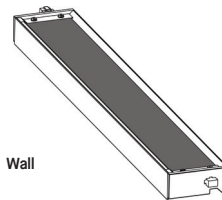

LIGHTING PARTNERS