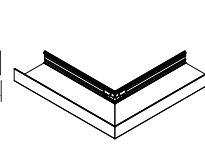

CORNERS FOR CLASSIC PROFILES††

AXILLCC2DIC
Classic
Ceiling-to-Ceiling
Inside Corner

AXILLCW2DIC
Classic
Ceiling-to-Wall
Inside Corner

new AXILL2DIC
Keyless Classic
Inside Corner

AXILLCC2DOC
Classic
Ceiling-to-Ceiling
Outside Corner

AXILLCW2DOC
Classic
Ceiling-to-Wall
Outside Corner

new AXILL2DOC
Keyless Classic
Outside Corner

† Axiom Indirect Light Ledge is 10' in length

†† Axiom Indirect Light Ledge Corners are 12" in length and 12" in width