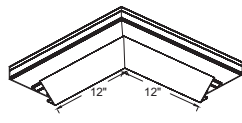

AXILLCWKDIC
Knife Edge
Ceiling-to-Wall
Inside Corner