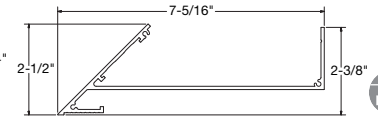

Calculate sustainability with Ecomedes armstrongceilings.com/ecomedes

LOCATION DEPENDENT

VISUAL SELECTION

Item No.†	Description
AXILLCCKD	Ceiling-to-Ceiling Knife Edge for Drywall
AXILLCWKD	Ceiling-to-Wall Knife Edge for Drywall
new AXILLKDSTR	Keyless Knife Edge for Drywall
AXILLKDCUR*	Keyless Knife Edge for Drywall – Curved

* MINIMUM BEND RADIUS FOR INDIRECT LIGHT COVES
Inside: 60° minimum
Outside: 60° minimum

EDGE DETAILS

Knife Edge® Profile – Straight

Keyless Knife Edge Profile for Drywall Straight and Curved

Knife Edge Ceiling-to-Wall