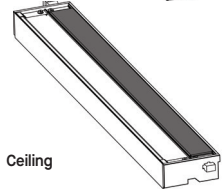

Wall

Ceiling

Outstanding Aesthetics

- No shadows. No bright spots. No color shifting.

Easy Specification

- Aim-free luminaire. No need for complex details. Less trade coordination.

Unparalleled Performance

- Twice the efficiency of other LED cove products.
- Wide distribution using SurroundLite™ technology

Worry-free Installation & Maintenance

- Foolproof keyed mounting. Up to 90% less labor.

For compatible lighting details, visit axislighting.com