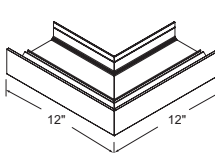

CORNERS FOR CLASSIC PROFILES††

AXILLCC2DIC
Classic
Ceiling-to-Ceiling
Inside Corner

AXILLCW2DIC
Classic
Ceiling-to-Wall
Inside Corner

new AXILL2DIC
Keyless Classic
Inside Corner

AXILLCC2DOC
Classic
Ceiling-to-Ceiling
Outside Corner

AXILLCW2DOC
Classic
Ceiling-to-Wall
Outside Corner

new AXILL2DOC
Keyless Classic
Outside Corner

† Axiom Indirect Light Ledge is 10' in length

†† Axiom Indirect Light Ledge Corners are 12" in length and 12" in width