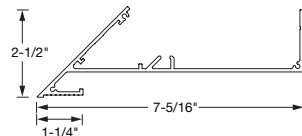

AXILLCW2DOC
Classic
Ceiling-to-Wall
Outside Corner

new AXILL2DOC
Keyless Classic
Outside Corner

† Axiom Indirect Light Ledge is 10' in length

†† Axiom Indirect Light Ledge Corners are 12" in length and 12" in width

Calculate sustainability with Ecomedes armstrongceilings.com/ecomedes

LOCATION DEPENDENT

VISUAL SELECTION

Item No.†	Description
AXILLCCKD	Ceiling-to-Ceiling Knife Edge for Drywall
AXILLCWKD	Ceiling-to-Wall Knife Edge for Drywall
new AXILLKDSTR	Keyless Knife Edge for Drywall
AXILLKDCUR*	Keyless Knife Edge for Drywall – Curved

* MINIMUM BEND RADIUS FOR INDIRECT LIGHT COVES
Inside: 60° minimum
Outside: 60° minimum

EDGE DETAILS

Knife Edge® Profile – Straight

Keyless Knife Edge Profile for Drywall Straight and Curved

Knife Edge Ceiling-to-Wall