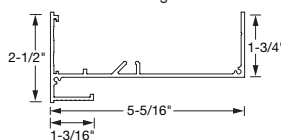

* MINIMUM BEND RADIUS FOR INDIRECT LIGHT COVES
Inside: 60° minimum
Outside: 60° minimum

EDGE DETAILS

Classic Profile – Straight

Classic Ceiling-to-Wall

Keyless Classic Profile – Straight and Curved

Classic Ceiling-to-Ceiling

AXILLCW2DOC
Classic
Ceiling-to-Wall
Outside Corner

new AXILL2DOC
Keyless Classic
Outside Corner

† Axiom Indirect Light Ledge is 10' in length

†† Axiom Indirect Light Ledge Corners are 12" in length and 12" in width