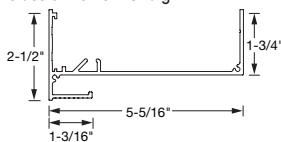

* MINIMUM BEND RADIUS FOR INDIRECT LIGHT COVES
Inside: 60° minimum
Outside: 60° minimum

EDGE DETAILS

Classic Profile – Straight

Classic Ceiling-to-Wall

Keyless Classic Profile – Straight and Curved

Classic Ceiling-to-Ceiling