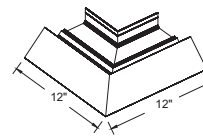

Knife Edge Ceiling-to-Ceiling

CORNERS FOR KNIFE EDGE® PROFILES††

AXILLCCKDIC
Knife Edge
Ceiling-to-Ceiling
Inside Corner

AXILLCWKDIC
Knife Edge
Ceiling-to-Wall
Inside Corner

new AXILLKDCIC
Keyless Knife Edge
Inside Corner

AXILLCCKDOC
Knife Edge
Ceiling-to-Ceiling
Outside Corner

AXILLCWKDOC
Knife Edge
Ceiling-to-Wall
Outside Corner

new AXILLKDDOC
Keyless Knife Edge
Outside Corner

† Axiom Indirect Light Ledge is 10' in length
†† Axiom Indirect Light Ledge Corners are 12" in length and 12" in width