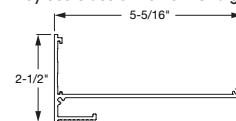

* MINIMUM BEND RADIUS FOR INDIRECT LIGHT COVES
Inside: 60° minimum
Outside: 60° minimum

EDGE DETAILS

Classic Profile – Straight

Classic Ceiling-to-Wall

Keyless Classic Profile – Straight and Curved

Classic Ceiling-to-Ceiling