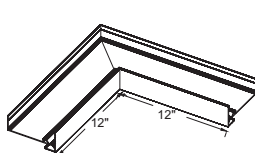

* MINIMUM BEND RADIUS FOR INDIRECT LIGHT COVES
Inside: 60° minimum
Outside: 60° minimum

EDGE DETAILS

Classic Profile – Straight

Classic Ceiling-to-Wall

Keyless Classic Profile – Straight and Curved

Classic Ceiling-to-Ceiling

CORNERS FOR CLASSIC PROFILES††

AXILLCC2DIC
Classic
Ceiling-to-Ceiling
Inside Corner

AXILLCW2DIC
Classic
Ceiling-to-Wall
Inside Corner

new AXILL2DIC
Keyless Classic
Inside Corner

AXILLCC2DOC
Classic
Ceiling-to-Ceiling
Outside Corner

AXILLCW2DOC
Classic
Ceiling-to-Wall
Outside Corner

new AXILL2DOC
Keyless Classic
Outside Corner

† Axiom Indirect Light Ledge is 10' in length

†† Axiom Indirect Light Ledge Corners are 12" in length and 12" in width