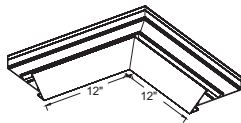

AXILLCCKDIC
Knife Edge
Ceiling-to-Ceiling
Inside Corner