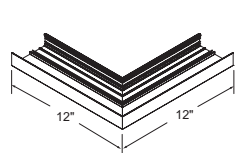

CORNERS FOR CLASSIC PROFILES††

AXILLCC2DIC
Classic
Ceiling-to-Ceiling
Inside Corner