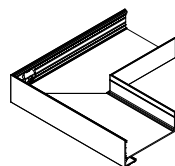

* MINIMUM BEND RADIUS FOR INDIRECT LIGHT COVES
Inside: 60° minimum
Outside: 60° minimum

EDGE DETAILS

Classic Profile – Straight

Classic Ceiling-to-Wall

Keyless Classic Profile – Straight and Curved

Classic Ceiling-to-Ceiling

CORNERS FOR CLASSIC PROFILES††

AXILLCC2DIC
Classic
Ceiling-to-Ceiling
Inside Corner

AXILLCW2DIC
Classic
Ceiling-to-Wall
Inside Corner

new AXILL2DIC
Keyless Classic
Inside Corner

AXILLCC2DOC
Classic
Ceiling-to-Ceiling
Outside Corner