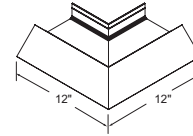

Knife Edge Ceiling-to-Ceiling

CORNERS FOR KNIFE EDGE® PROFILES††

AXILLCCKDIC
Knife Edge
Ceiling-to-Ceiling
Inside Corner

AXILLCWKDIC
Knife Edge
Ceiling-to-Wall
Inside Corner

new AXILLKDCIC
Keyless Knife Edge
Inside Corner

AXILLCCKDOC
Knife Edge
Ceiling-to-Ceiling
Outside Corner

AXILLCWKDOC
Knife Edge
Ceiling-to-Wall
Outside Corner

new AXILLKDDOC
Keyless Knife Edge
Outside Corner

† Axiom Indirect Light Ledge is 10' in length
†† Axiom Indirect Light Ledge Corners are 12" in length and 12" in width