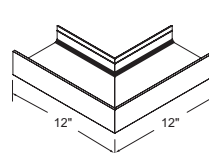

CORNERS FOR CLASSIC PROFILES††

AXILLCC2DIC
Classic
Ceiling-to-Ceiling
Inside Corner

AXILLCW2DIC
Classic
Ceiling-to-Wall
Inside Corner

new AXILL2DIC
Keyless Classic
Inside Corner

AXILLCC2DOC
Classic
Ceiling-to-Ceiling
Outside Corner

AXILLCW2DOC
Classic
Ceiling-to-Wall
Outside Corner

new AXILL2DOC
Keyless Classic
Outside Corner

† Axiom Indirect Light Ledge is 10' in length

†† Axiom Indirect Light Ledge Corners are 12" in length and 12" in width