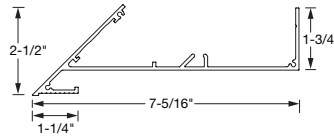

Calculate sustainability with Ecomedes armstrongceilings.com/ecomedes

LOCATION DEPENDENT

VISUAL SELECTION

Item No.†	Description
AXILLCCKD	Ceiling-to-Ceiling Knife Edge for Drywall
AXILLCWKD	Ceiling-to-Wall Knife Edge for Drywall
new AXILLKDSTR	Keyless Knife Edge for Drywall
AXILLKDCUR*	Keyless Knife Edge for Drywall – Curved

* MINIMUM BEND RADIUS FOR INDIRECT LIGHT COVES
Inside: 60° minimum
Outside: 60° minimum

EDGE DETAILS

Knife Edge® Profile – Straight

Keyless Knife Edge Profile for Drywall Straight and Curved

Knife Edge Ceiling-to-Wall

Knife Edge Ceiling-to-Ceiling

CORNERS FOR KNIFE EDGE® PROFILES††

AXILLCCKDIC
Knife Edge
Ceiling-to-Ceiling
Inside Corner

AXILLCWKDIC
Knife Edge
Ceiling-to-Wall
Inside Corner

new AXILLKDCIC
Keyless Knife Edge
Inside Corner

AXILLCCKDOC
Knife Edge
Ceiling-to-Ceiling
Outside Corner

AXILLCWKDOC
Knife Edge
Ceiling-to-Wall
Outside Corner

new AXILLKDDOC
Keyless Knife Edge
Outside Corner

† Axiom Indirect Light Ledge is 10' in length
†† Axiom Indirect Light Ledge Corners are 12" in length and 12" in width