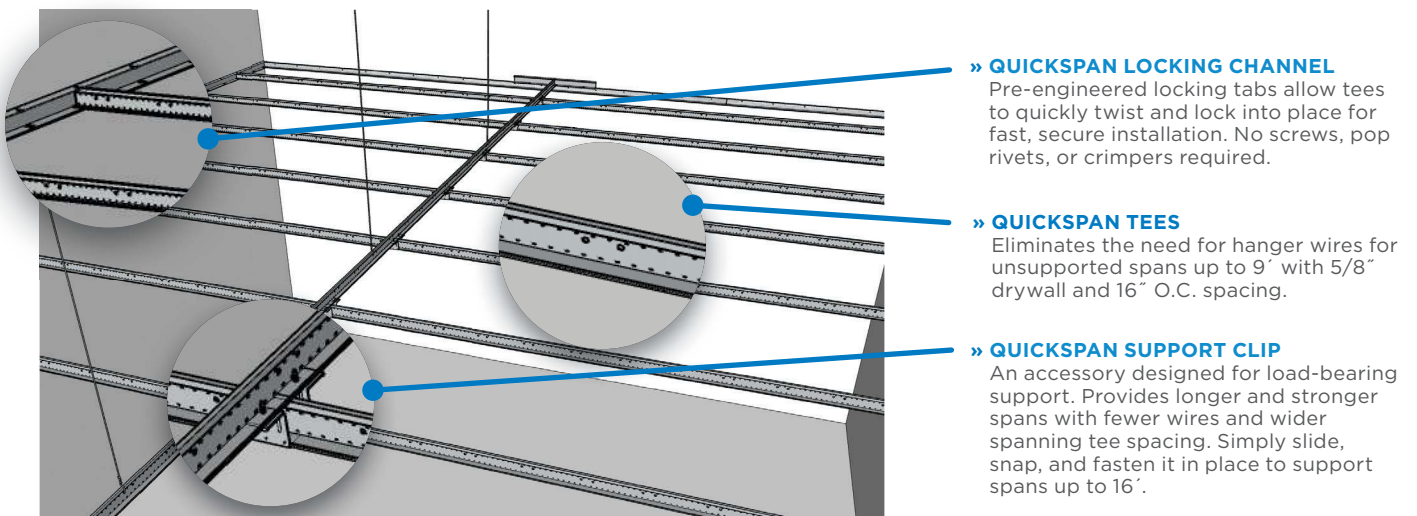

QuickSpan Locking Drywall Grid System — the fastest way to install drywall grid in corridors

The QuickSpan™ Locking Drywall Grid System, featuring the QuickSpan Support Clip, offers quicker, easier installation and the longest unsupported spans for drywall ceilings in hallway and corridor applications. In hands-on trials, installers agree - the click-in design of QuickSpan delivers faster installation.

- » **QUICKSPAN LOCKING CHANNEL**
  Pre-engineered locking tabs allow tees to quickly twist and lock into place for fast, secure installation. No screws, pop rivets, or crimpers required.
- » **QUICKSPAN TEES**
  Eliminates the need for hanger wires for unsupported spans up to 9' with 5/8" drywall and 16" O.C. spacing.
- » **QUICKSPAN SUPPORT CLIP**
  An accessory designed for load-bearing support. Provides longer and stronger spans with fewer wires and wider spanning tee spacing. Simply slide, snap, and fasten it in place to support spans up to 16'.