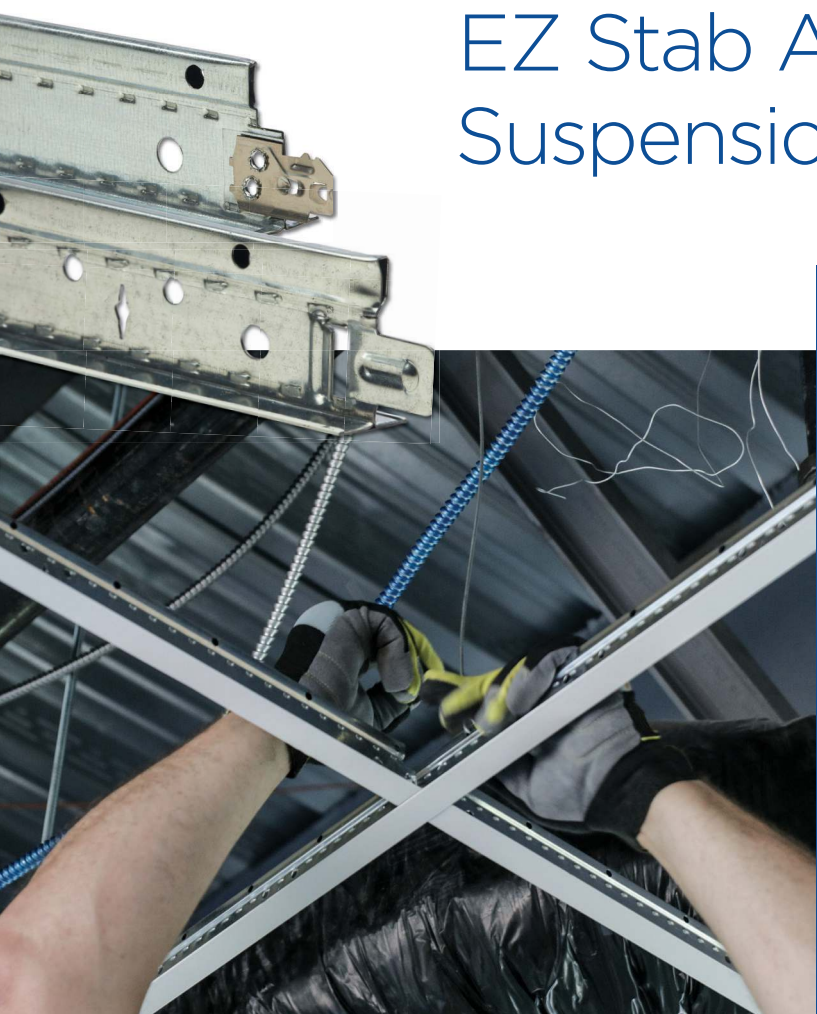

ENGINEERED FOR SPEED AND EASE

EZ Stab Acoustical Suspension Systems