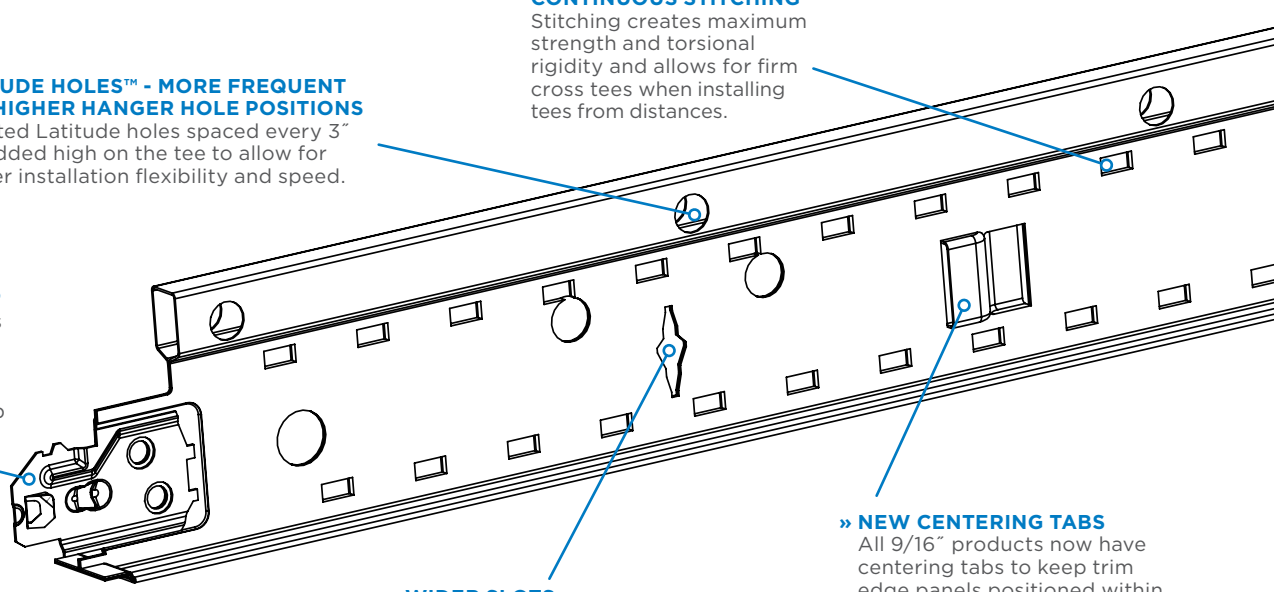

Patented Latitude holes spaced every 3" and added high on the tee to allow for greater installation flexibility and speed.

» **REDESIGNED EZ CLIP**

Redesigned clip allows for low insertion force and easy removability after installation without destroying clip or slot.

» **TWO ROWS OF CONTINUOUS STITCHING**

Stitching creates maximum strength and torsional rigidity and allows for firm cross tees when installing tees from distances.

» **WIDER SLOTS**

Larger openings allow easier location of slots when installing from distances.

» **NEW CENTERING TABS**

All 9/16" products now have centering tabs to keep trim edge panels positioned within the opening so there are no gaps around the edges.