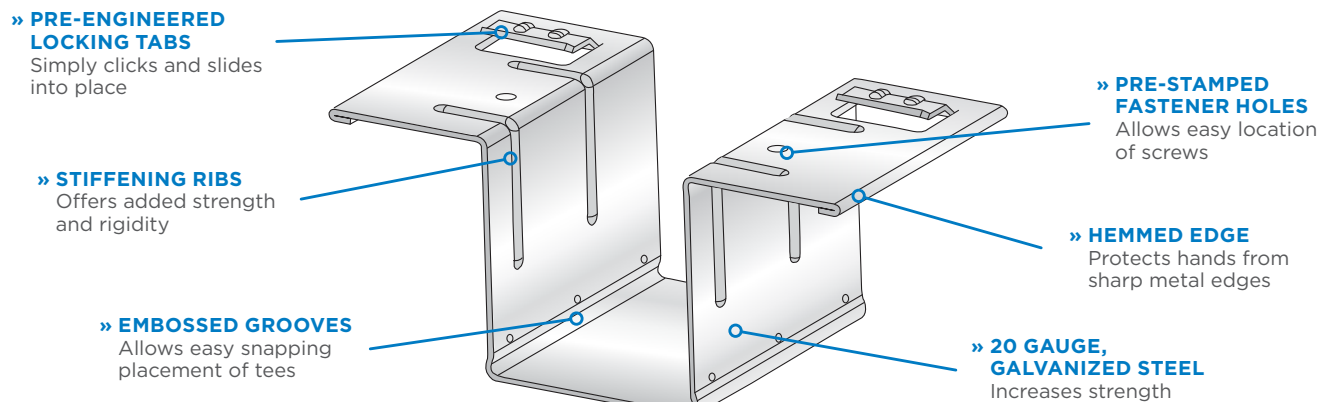

QUICKSPAN SUPPORT CLIP

- » **PRE-ENGINEERED LOCKING TABS**
  Simply clicks and slides into place
- » **STIFFENING RIBS**
  Offers added strength and rigidity
- » **EMBOSSSED GROOVES**
  Allows easy snapping placement of tees
- » **PRE-STAMPED FASTENER HOLES**
  Allows easy location of screws
- » **HEMMED EDGE**
  Protects hands from sharp metal edges
- » **20 GAUGE, GALVANIZED STEEL**
  Increases strength