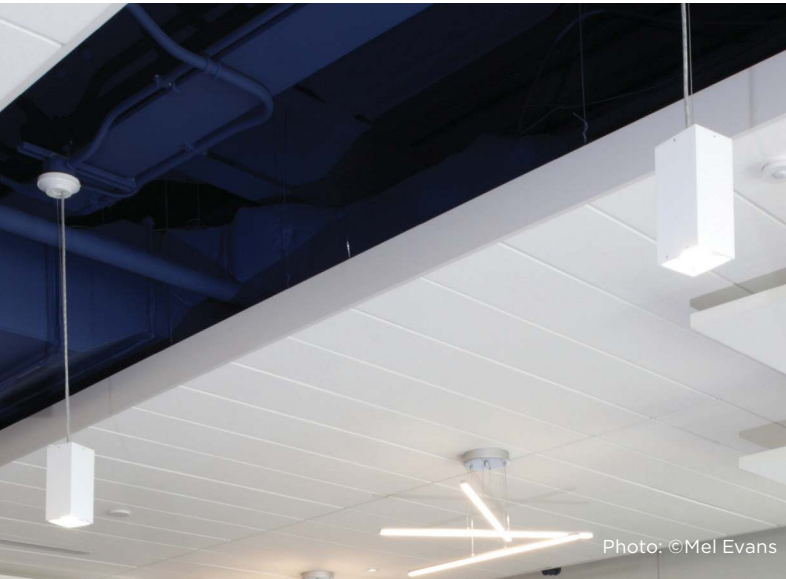

All the accessories you need to complete the installation.
Learn more at [CertainTeed.com/suspension-systems](https://www.CertainTeed.com/suspension-systems)

Terminus Trim

Create a clean finish with easy-to-install perimeter trim for clouds, islands, and other suspended ceiling elements with exposed edges.