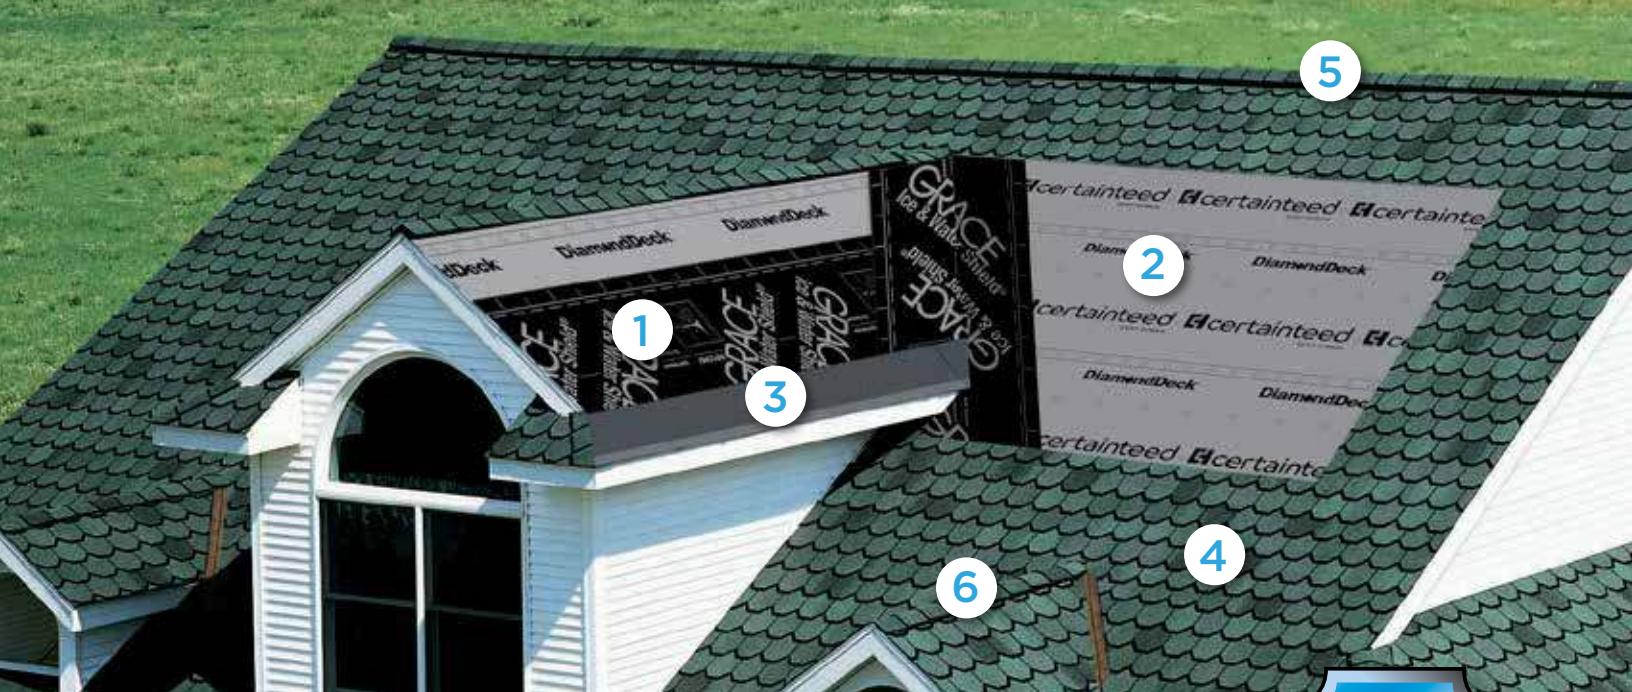

*Carriage House, shown in
Stonegate Gray*

Carriage House®

Luxury Roofing Shingles

From the sweep of a Victorian frame to the symmetry of a Colonial gable, the preservation of timeless architecture accented by steeply pitched roofs is a hallmark of the Carriage House® luxury shingle. Carriage House has been designed to evoke the unique hand-crafted look that is at home with our heritage. With cut-away corners and wide, dark shadow lines, Carriage House creates a one-of-a-kind look of scalloped-edge natural slate. And the level of protection provided by Carriage House's super heavyweight construction makes for a perfect pitch.

Black Pearl

Brownstone

Colonial Slate

Gatehouse Slate

Stonegate Gray

Georgian Brick

Sherwood Forest

Victorian Blue

Integrity Roof System™

A COMPLETE APPROACH TO LONG LASTING BEAUTY AND PERFORMANCE

With as much care as you take in selecting the right contractor, choosing the right roof system is equally as important. A CertainTeed Integrity Roof System combines key elements that help ensure you have a well-built roof for long-lasting performance.