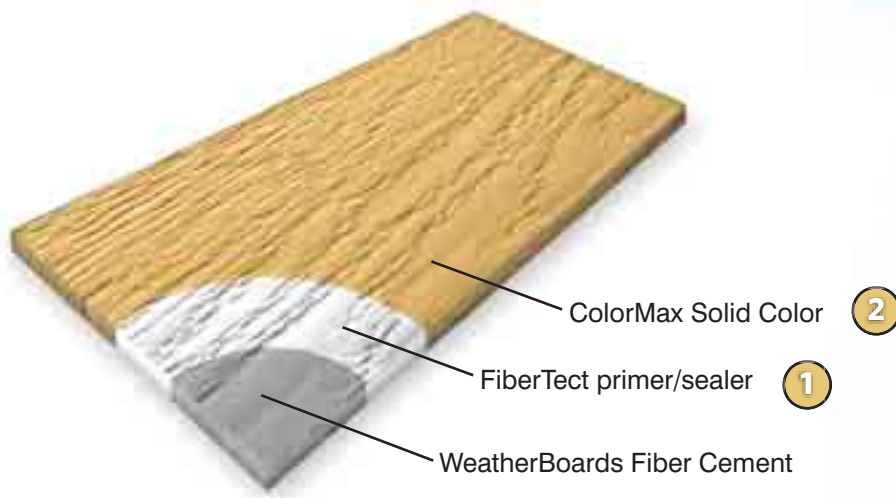

A PALETTE OF *Beauty*

ColorMax® SOLID COLORS

- ① FiberTect primer/sealer is applied to CertainTeed WeatherBoards for protection against moisture.
- ② As a finishing coat, ColorMax Solid Colors provide coverage against the elements and enhance the deep, natural grain pattern of CertainTeed WeatherBoards. Our paint is factory-applied for maximum consistency and performance, and allows for faster job completion.

We stand behind our products with an industry-leading 50-year warranty* with 2-year SureStart protection that covers both labor and materials. ColorMax Solid Colors also have a 15-year limited coating warranty*; and a 15-year SureStart limited labor warranty for coating application.

* See actual warranty for details and conditions.

Variations may occur in colors due to the manufacturing process and wood grain patterns.

Colors shown are as accurate as printing methods will permit. Please see product samples before making final selection.