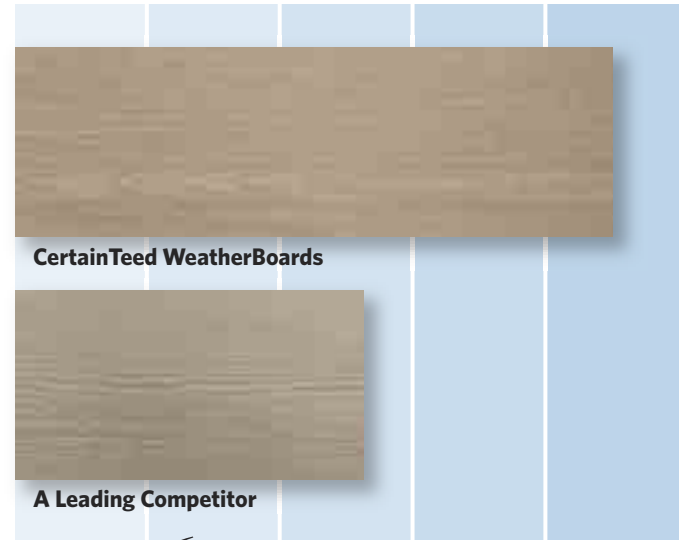

Consumer Product Preference Survey

Preferred BY
2 OUT OF 3 CONSUMERS

Recent survey results prove that 2 out of 3 people prefer the TrueTexture wood grain appearance of CertainTeed WeatherBoards fiber cement siding, over a leading competitor.

5

Return on Investment

According to a 2011 nationwide review by *Remodeling Magazine*, for the 5th year in a row in terms of cost versus value, fiber cement siding provides an 80% return on investment, higher than any home improvement costing more than $1,300.

Architectural Accuracy

From Colonial to craftsman, modern to Victorian, historic wood cladding designs are easily reproduced using the wide variety of WeatherBoards profiles, shapes and panels. Attractive trim and accessories enhance your ability to add unique finishing touches.

Superior Design

WeatherBoards repeats the pattern every 48 planks, which means a 20x24-foot wall will have a maximum of only two repeats – the best in the industry. Also, the intersections where WeatherBoards meets roofing, decking and other building components are held to a 1-inch offset for better visual appeal.