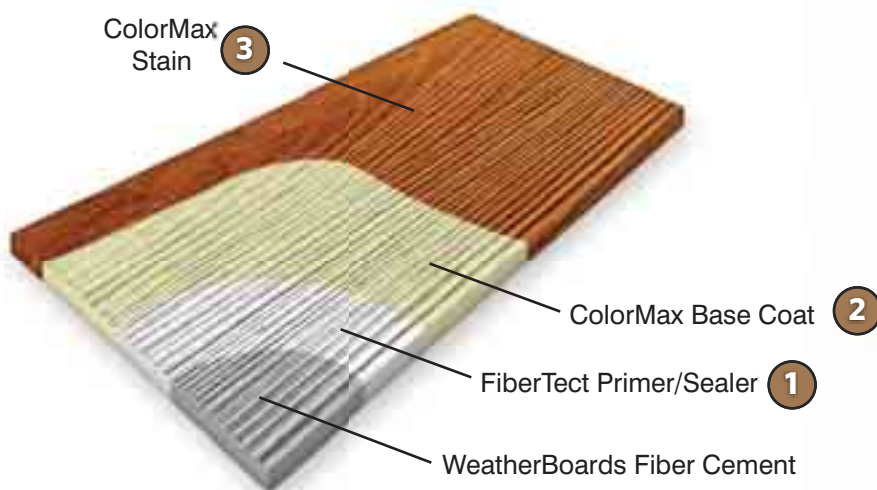

*Wicker*

*Heritage Clay*

*Nantucket Gray*

*Olive*

*Pewter*

*Coastal Blue*

*Autumn Red*

*Newport Taupe*

## ColorMax® STAINS

- 1 FiberTect primer/sealer is applied to WeatherBoards for protection against moisture.
- 2 Our innovative ColorMax Base Coat features proprietary resins that further enhance resistance to weather.
- 3 As a finishing coat, ColorMax Stains provide coverage against the elements, enhance the deep, natural grain pattern of WeatherBoards and give it the look of natural stained wood. Our coating is factory-applied for maximum consistency and performance, and allows for faster job completion.