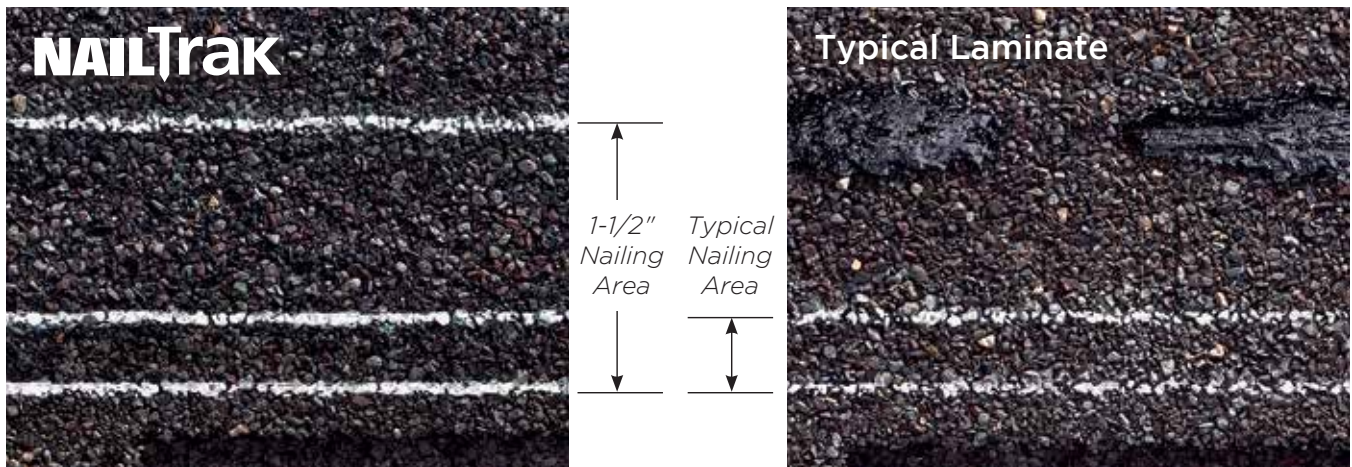

Wider. Faster. Proven.

For the past 10 years, NailTrak™ has enabled installers to shingle with improved speed and accuracy. With a nailing area that's three times WIDER than typical laminate shingles, nails hit home with NailTrak. A feature on all Landmark® Series shingles. Speed and accuracy result in lower labor costs.

No leaks. No de-lamination. No callbacks.
The cost of doing business has gone down with NailTrak.

FRONT