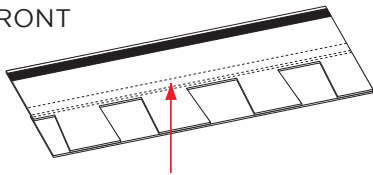

Wide nailing area for increased speed and accuracy.