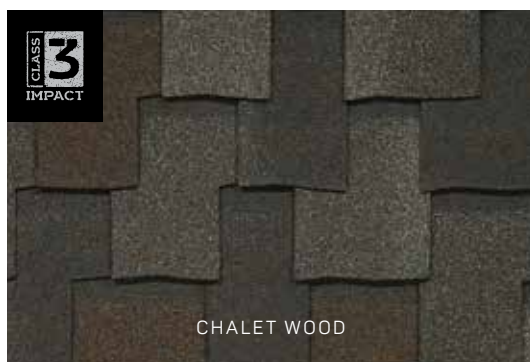

Armourshake™

PERFORMANCE NEVER LOOKED SO GOOD

SPECIFICATIONS⁵	Limited Warranty¹	Limited Lifetime³	Dimensions (L x W)	37 3/8 in (950 mm) x 18 11/16 in (475 mm)	STANDARDS⁶	
	Iron Clad Protection¹	15 Years	Exposure	5 1/2 in (140 mm)		ASTM D3018
	Limited Wind Warranty¹	110 mph (177 km/h)	Approximate Coverage	Class 3 – Approx. 5 bdls/sq. Class 4 – Approx. 5 bdls/sq.		ASTM D7158 – Class H
	Limited High Wind Warranty Upgrade^{1,2}	130 mph (210 km/h)				ASTM D3161 – Class F
	Blue-Green Algae Resistant¹	Yes	Shingles Per Square	70		ASTM E108/UL 790 – Class A
						FM 4473 – Class 3⁴ Class 4⁴ is also available (Shadow Black only)

IMPORTANT! To ensure complete satisfaction, please view several full-size shingles and an actual roof installation prior to final color selection as the shingle swatches and photography shown online, in our brochures and in our **ROOFViewer**® tool may not accurately reflect shingle color and do not fully represent the entire color blend range nor the impact of sunlight.

Note: Product and color availability may vary by region. Products with Miami Dade NOA and FBC product approval listings are available. Meets requirements of the Texas Department of Insurance. Please contact IKO for details. ¹See Limited Warranty at IKO.com for complete terms, conditions, restrictions and application requirements. Shingles must be applied in accordance with application instructions and local building code requirements. ²High-wind application is required. ³"Lifetime" means the period of time commencing on the date of the completion of the installation of the shingles on the building, and continuing so long as the owner owns the building on which the shingles were installed. ⁴This impact rating is solely for the purpose of enabling residential property owners to obtain a reduction in their residential insurance premium, if available. It is not to be construed as any type of express or implied warranty or guarantee of the impact performance of this shingle by the manufacturer, supplier or installer and damage from hail is not covered by the Limited Warranty. IKO recommends the use of its Class 4 impact resistance rated Hip and Ridge cap shingle in conjunction with the use of Class 4 impact resistance rated shingles and the use of no less than its Class 3 impact resistance rated Hip and Ridge cap shingle in conjunction with the use of Class 3 impact resistance rated shingles. For further detail concerning the FM 4473 standards, visit the FM Approvals website. ⁵All values shown are approximate. ⁶Products are developed with reference to these standards.

The information in this literature is subject to change without notice. We assume no responsibility for errors that may appear in this literature.

To find out more about Armourshake Designer shingles or additional IKO products, please talk to an IKO sales representative or a professional roofing contractor, or contact IKO directly.

United States 1-888-IKO-ROOF (1-888-456-7663) | Canada 1-855-IKO-ROOF (1-855-456-7663)

Visit us online at: IKO.COM.