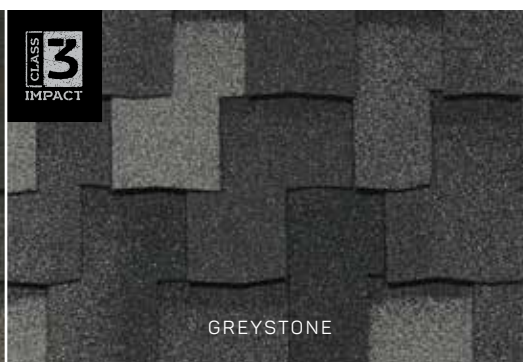

Armourshake™

PERFORMANCE NEVER LOOKED SO GOOD

SPECIFICATIONS⁵	Limited Warranty¹	Limited Lifetime³	Dimensions (L x W)	37 3/8 in (950 mm) x 18 11/16 in (475 mm)	STANDARDS⁶	
	Iron Clad Protection¹	15 Years	Exposure	5 1/2 in (140 mm)		ASTM D3018
	Limited Wind Warranty¹	110 mph (177 km/h)	Approximate Coverage	Class 3 – Approx. 5 bdls/sq. Class 4 – Approx. 5 bdls/sq.		ASTM D7158 – Class H
	Limited High Wind Warranty Upgrade^{1,2}	130 mph (210 km/h)				ASTM D3161 – Class F
	Blue-Green Algae Resistant¹	Yes	Shingles Per Square	70		ASTM E108/UL 790 – Class A
						FM 4473 – Class 3⁴ Class 4⁴ is also available (Shadow Black only)

IMPORTANT! To ensure complete satisfaction, please view several full-size shingles and an actual roof installation prior to final color selection as the shingle swatches and photography shown online, in our brochures and in our **ROOFViewer**® tool may not accurately reflect shingle color and do not fully represent the entire color blend range nor the impact of sunlight.

Note: Product and color availability may vary by region. Products with Miami Dade NOA and FBC product approval listings are available. Meets requirements of the Texas Department of Insurance. Please contact IKO for details. ¹See Limited Warranty at IKO.com for complete terms, conditions, restrictions and application requirements. Shingles must be applied in accordance with application instructions and local building code requirements. ²High-wind application is required. ³"Lifetime" means the period of time commencing on the date of the completion of the installation of the shingles on the building, and continuing so long as the owner owns the building on which the shingles were installed. ⁴This impact rating is solely for the purpose of enabling residential property owners to obtain a reduction in their residential insurance premium, if available. It is not to be construed as any type of express or implied warranty or guarantee of the impact performance of this shingle by the manufacturer, supplier or installer and damage from hail is not covered by the Limited Warranty. IKO recommends the use of its Class 4 impact resistance rated Hip and Ridge cap shingle in conjunction with the use of Class 4 impact resistance rated shingles and the use of no less than its Class 3 impact resistance rated Hip and Ridge cap shingle in conjunction with the use of Class 3 impact resistance rated shingles. For further detail concerning the FM 4473 standards, visit the FM Approvals website. ⁵All values shown are approximate. ⁶Products are developed with reference to these standards.

The information in this literature is subject to change without notice. We assume no responsibility for errors that may appear in this literature.

To find out more about Armourshake Designer shingles or additional IKO products, please talk to an IKO sales representative or a professional roofing contractor, or contact IKO directly.

United States 1-888-IKO-ROOF (1-888-456-7663) | Canada 1-855-IKO-ROOF (1-855-456-7663)

Visit us online at: IKO.COM.