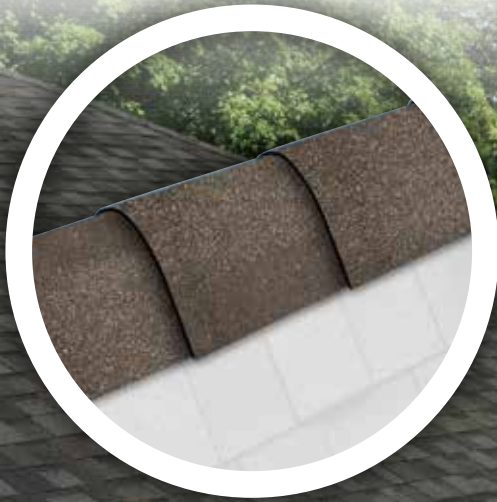

Hip & Ridge 12TM / Hip & Ridge Class 4

RIDGE CAP SHINGLES

Ridge cap shingles protect and beautify.
Pre-tapered and perforated, no cutting required.

Hip & Ridge 12™ / Hip & Ridge Class 4 – Available in colours that pair with our most popular laminated shingles.

Cambridge

- Beachwood*
- Summit Grey/Charcoal Grey
- Dove White*
- Driftwood
- Granite Black/Dual Black
- Dual Brown
- Frostone Grey/Dual Grey
- Earhttone Cedar
- Harvard Slate
- Weatherwood

Royal Estate

- Harvest Slate
- Mountain Slate
- Shadow Slate
- Taupe Slate

Nordic

- Brownstone
- Cornerstone
- Driftshake
- Frostone Grey
- Glacier
- Shadow Black/Granite Black
- Shadow Brown
- Summit Grey

Armourshake

Chalet Wood = Driftwood

Dynasty

- Atlantic Blue³
- Biscayne
- Brownstone
- Cornerstone
- Driftshake
- Emerald Green
- Frostone Grey/Dual Grey
- Glacier
- Granite Black/Dual Black
- Monaco Red
- Sentinel Slate
- Shadow Brown
- Summit Grey/Charcoal Grey