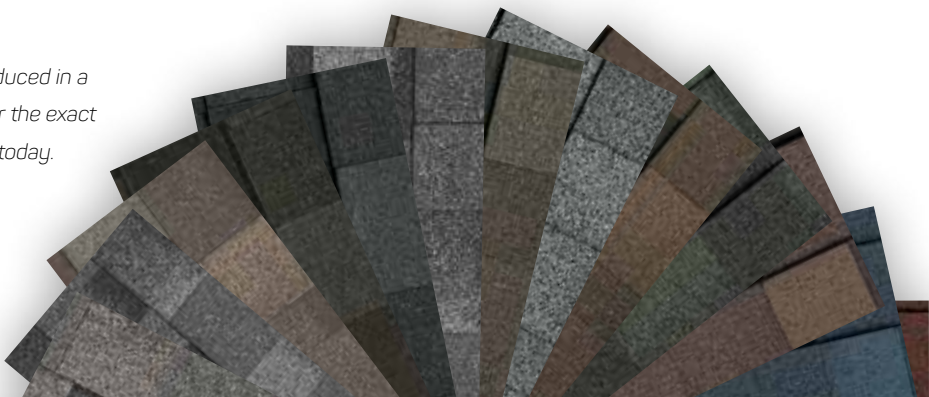

BEAUTIFUL HI-DEF COLOR BLENDS

IKO's Dynasty Performance shingles are produced in a wide array of unique color blends. To discover the exact color availability in your region, visit IKO.com today.