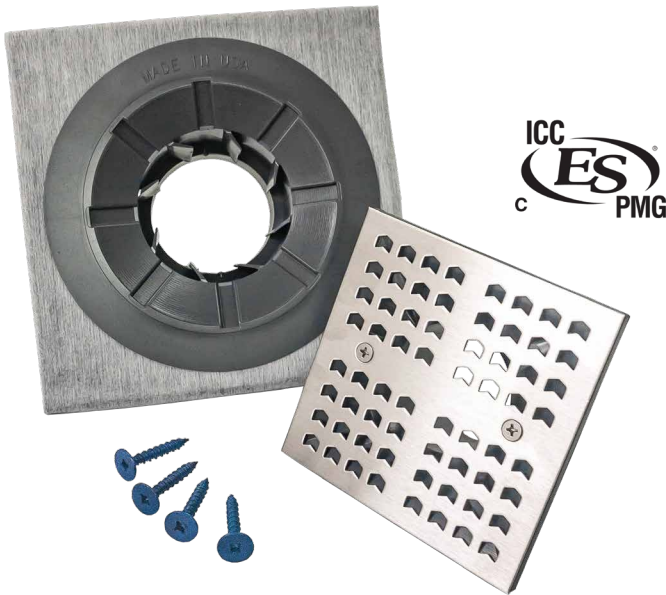

GoBoard® Point Drain

For use in GoBoard Shower Pan system or mud pans using GoBoard Membrane

GoBoard® Point Drain is fully assembled with an integrated membrane and is specifically designed to work with the GoBoard Shower Pan system. The low profile design minimizes curb height as well as enables zero entry (curbless) installations.

USES

For use in shower pan areas as a component of the GoBoard Shower Pan system, and is compatible with GoBoard Designer Series risers and grates.

FEATURES

- Complies to IAPMO PS 106, Tileable Shower Receptors and Shower Kits, and ASME A112.18.2/CSA B125.2.
- GoBoard® Point Drain Kit includes a universal drain body and friction fit universal drain cover riser, and is designed for use with the GoBoard Shower System.
- Low profile design
- Adjustable riser height
- Integrated waterproofing membrane

TECHNICAL DATA

Drain Assembly	Component Spec
Drain Cover	4.28" x 4.28"
Drain Riser	4.28" x 4.28"
Clamping Collar	6.5" x 6.5"
Membrane	11" x 11"
PVC Drain Body	2" PVC S40
Standards Compliant	
National Plumbing Code of Canada	ICC ES EG 159
UPC	ANSI A118.10-2014
IBC	ASME A112.18.2 / CSA B125.2-2015
IRC	IAPMO PS 106-2015e1
IPC	2018, 2015, 2012, 2009