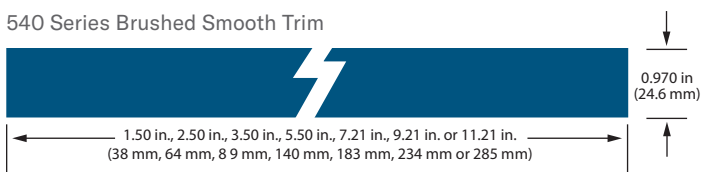

440 Series Brushed Smooth Trim

540 Series Brushed Smooth Trim

LP® SmartSide® Smooth Trim is available in a wide variety of widths.

For product catalog & complete warranty details, visit LPSmartSide.com

| DESCRIPTION | LENGTH | ACTUAL WIDTH | MINIMUM THICKNESS | PID NUMBER | WEIGHT |
|--------------------------------|----------------|--------------------|-------------------|------------|--------|
| 440 Series Brushed Smooth Trim | 16 ft (192 in) | 1.50 in (38 mm) | 0.625 in (16 mm) | 46012 | 2 psf |
| | 16 ft (192 in) | 2.50 in (64 mm) | 0.625 in (16 mm) | 45999 | 2 psf |
| | 16 ft (192 in) | 3.50 in (8.9 cm) | 0.625 in (16 mm) | 46000 | 2 psf |
| | 16 ft (192 in) | 5.50 in (14.0 cm) | 0.625 in (16 mm) | 46001 | 2 psf |
| | 16 ft (192 in) | 7.21 in (18.3 cm) | 0.625 in (16 mm) | 46002 | 2 psf |
| | 16 ft (192 in) | 9.21 in (23.4 cm) | 0.625 in (16 mm) | 46003 | 2 psf |
| | 16 ft (192 in) | 11.21 in (28.5 cm) | 0.625 in (16 mm) | 46004 | 2 psf |
| 540 Series Brushed Smooth Trim | 16 ft (192 in) | 1.50 in (38 mm) | 0.910 in (23 mm) | 46011 | 3 psf |
| | 16 ft (192 in) | 2.50 in (64 mm) | 0.910 in (23 mm) | 46010 | 3 psf |
| | 16 ft (192 in) | 3.50 in (8.9 cm) | 0.910 in (23 mm) | 45992 | 3 psf |
| | 16 ft (192 in) | 5.50 in (14.0 cm) | 0.910 in (23 mm) | 45993 | 3 psf |
| | 16 ft (192 in) | 7.21 in (18.3 cm) | 0.910 in (23 mm) | 45995 | 3 psf |
| | 16 ft (192 in) | 9.21 in (23.4 cm) | 0.910 in (23 mm) | 45997 | 3 psf |
| | 16 ft (192 in) | 11.21 in (28.5 cm) | 0.910 in (23 mm) | 45998 | 3 psf |