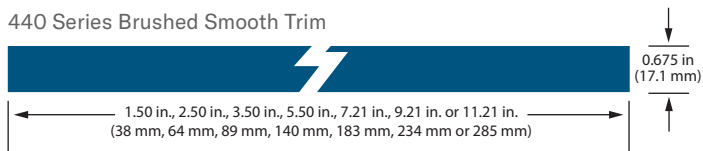

440 Series Brushed Smooth Trim

540 Series Brushed Smooth Trim

LP® SmartSide® Smooth Trim is available in a wide variety of widths.

For product catalog & complete warranty details, visit LPSmartSide.com

| DESCRIPTION | LENGTH | ACTUAL WIDTH | MINIMUM THICKNESS | PID NUMBER | WEIGHT |
|--------------------------------|----------------|--------------------|-------------------|------------|--------|
| 440 Series Brushed Smooth Trim | 16 ft (192 in) | 1.50 in (38 mm) | 0.625 in (16 mm) | 46012 | 2 psf |
| | 16 ft (192 in) | 2.50 in (64 mm) | 0.625 in (16 mm) | 45999 | 2 psf |
| | 16 ft (192 in) | 3.50 in (8.9 cm) | 0.625 in (16 mm) | 46000 | 2 psf |
| | 16 ft (192 in) | 5.50 in (14.0 cm) | 0.625 in (16 mm) | 46001 | 2 psf |
| | 16 ft (192 in) | 7.21 in (18.3 cm) | 0.625 in (16 mm) | 46002 | 2 psf |
| | 16 ft (192 in) | 9.21 in (23.4 cm) | 0.625 in (16 mm) | 46003 | 2 psf |
| | 16 ft (192 in) | 11.21 in (28.5 cm) | 0.625 in (16 mm) | 46004 | 2 psf |
| 540 Series Brushed Smooth Trim | 16 ft (192 in) | 1.50 in (38 mm) | 0.910 in (23 mm) | 46011 | 3 psf |
| | 16 ft (192 in) | 2.50 in (64 mm) | 0.910 in (23 mm) | 46010 | 3 psf |
| | 16 ft (192 in) | 3.50 in (8.9 cm) | 0.910 in (23 mm) | 45992 | 3 psf |
| | 16 ft (192 in) | 5.50 in (14.0 cm) | 0.910 in (23 mm) | 45993 | 3 psf |
| | 16 ft (192 in) | 7.21 in (18.3 cm) | 0.910 in (23 mm) | 45995 | 3 psf |
| | 16 ft (192 in) | 9.21 in (23.4 cm) | 0.910 in (23 mm) | 45997 | 3 psf |
| | 16 ft (192 in) | 11.21 in (28.5 cm) | 0.910 in (23 mm) | 45998 | 3 psf |