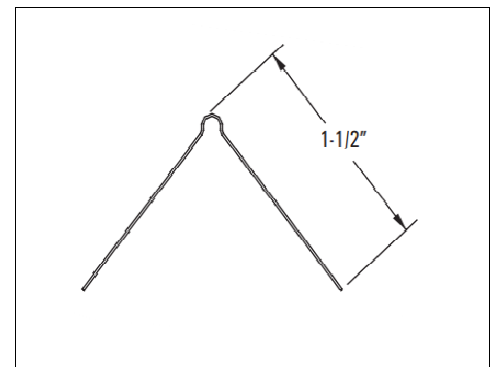

Marino\WARE® Product Submittal Data

PRODUCT NAME: K-RITE CORNER BEAD

PRODUCT DATA:

Product	Size		Length		Carton Quantity					
					Weight		Length			
	in.	(mm)	ft.	(mm)	No. Pcs.	lbs.	(kg)	ft.	(m)	
K-Rite Corner Bead	1-1/2	(38.1)	8	(2440)	60	58.1	(26.3)	480	(146)	
			9	(2730)	60	65.3	(29.6)	600	(165)	
			10	(3050)	60	72.6	(32.9)	600	(183)	
			12	(3657)	60	87.1	(39.5)	600	(219)	