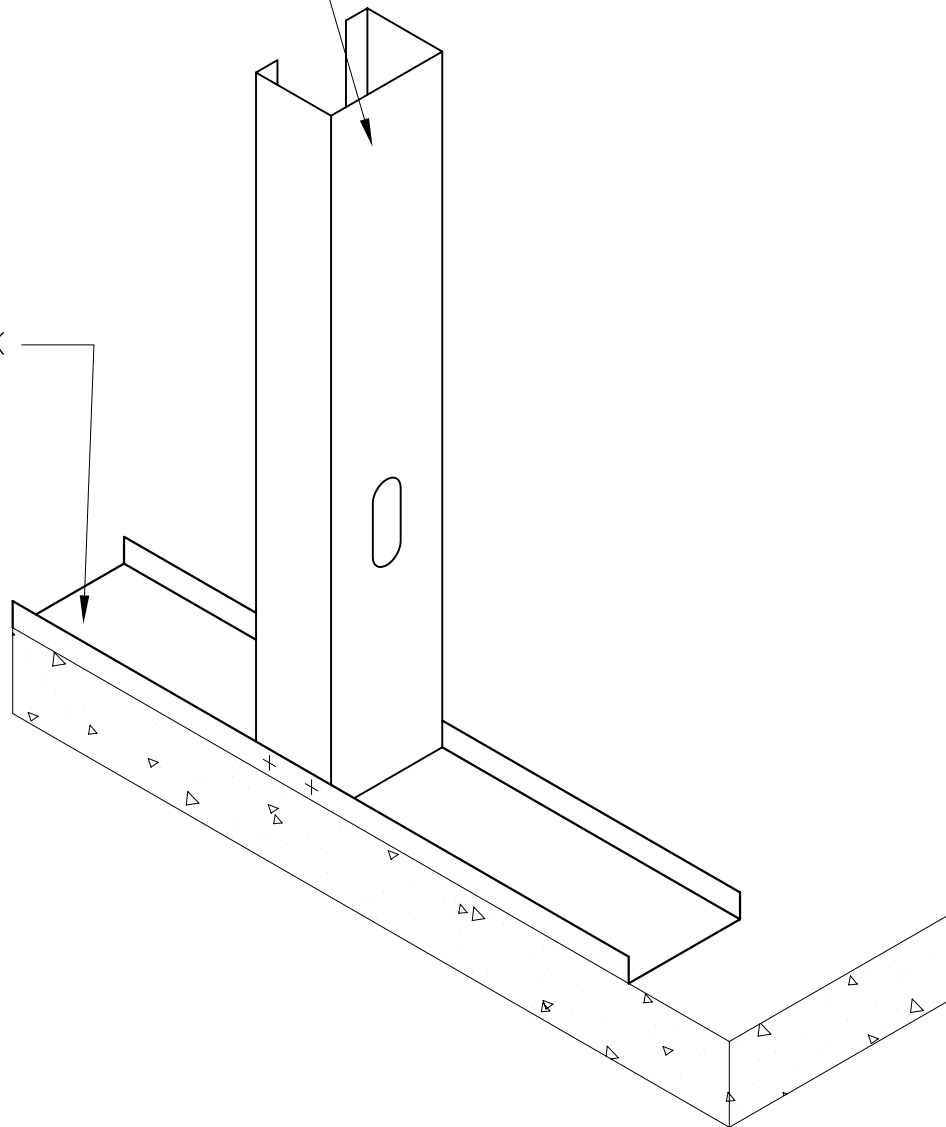

ATTACH QUICKFRAME JAMB
TO BOTTOM TRACK WITH
WITH SCREWS

BOTTOM TRACK

QUICKFRAME JAMB ANCHORAGE

Marino\WARE

11. CURTAINWALL DETAIL