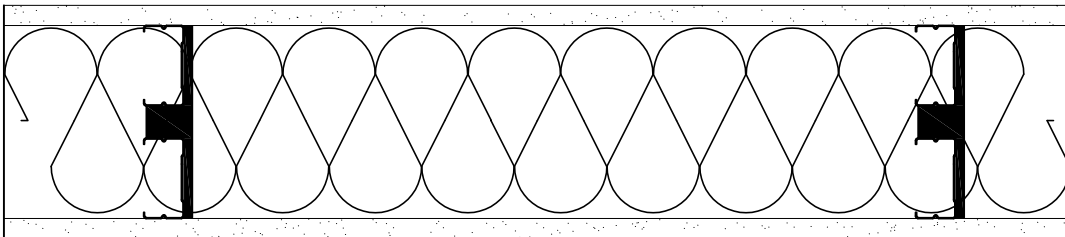

3-5/8" WALL WITH 1X1 APPLICATION

6" WALL WITH 1X1 APPLICATION

② SOUNDGUARD STUD WITH 52 STC

Marino\WARE SoundGuardTM