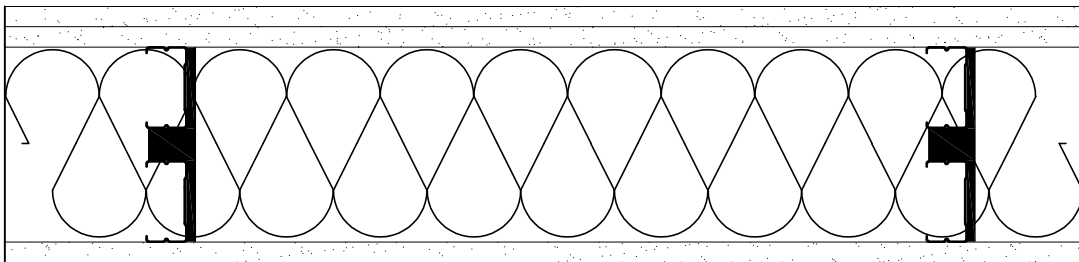

3-5/8" WALL WITH 2X1 APPLICATION

6" WALL WITH 2X1 APPLICATION

3 SOUNDGUARD STUD WITH 57 STC

Marino\WARE SoundGuardTM