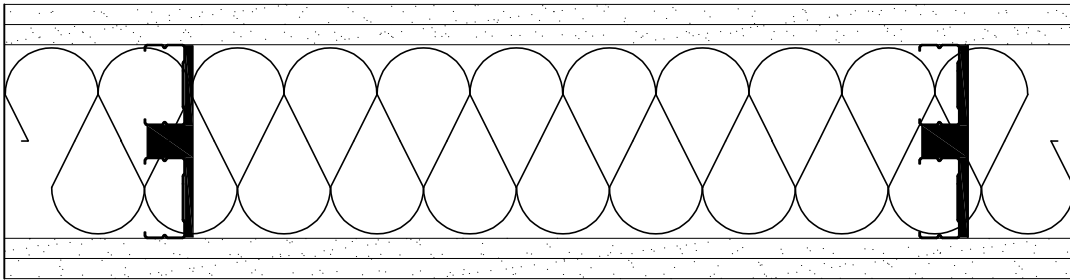

3-5/8" WALL WITH 2X2 APPLICATION

6" WALL WITH 2X2 APPLICATION

④ SOUNDGUARD STUD WITH 60 STC

Marino\WARE SoundGuardTM