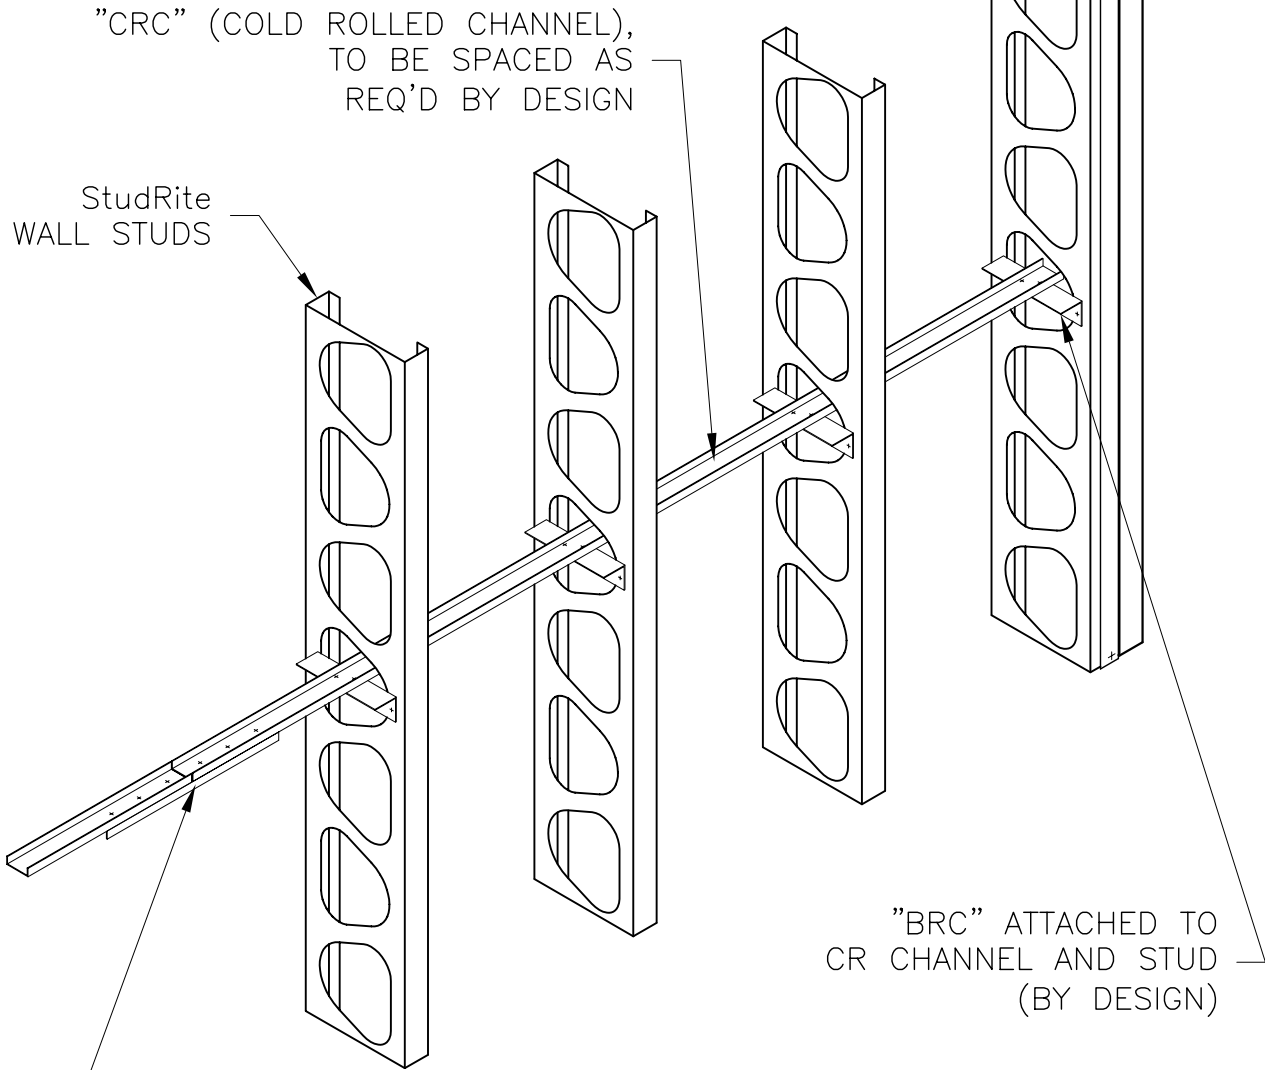

MARINO\WARE PARTS:

ITEM	ORDER #	REMARKS
"CRC"	112CR16	
"BRC"	BRC-3	STUD SIZE = 3 ⁵ / ₈ " & 4"
	BRC-6	STUD SIZE = 6"

TYP. LATERAL BRACING SPLICE USE:
 (1) 12" LONG "CRC" INVERTED OVER
 CENTER OF SPLICE WITH SCREWS ON
 EACH SIDE OF SPLICE

"BRC" ATTACHED TO
 CR CHANNEL AND STUD
 (BY DESIGN)

NOTE:
 CRC BRACING FOR 3⁵/₈" TO 8"
 StudRite STUDS ONLY!!

Marino\WARE

CRC LATERAL BRACING

1. StudRite CURTAINWALL DETAIL