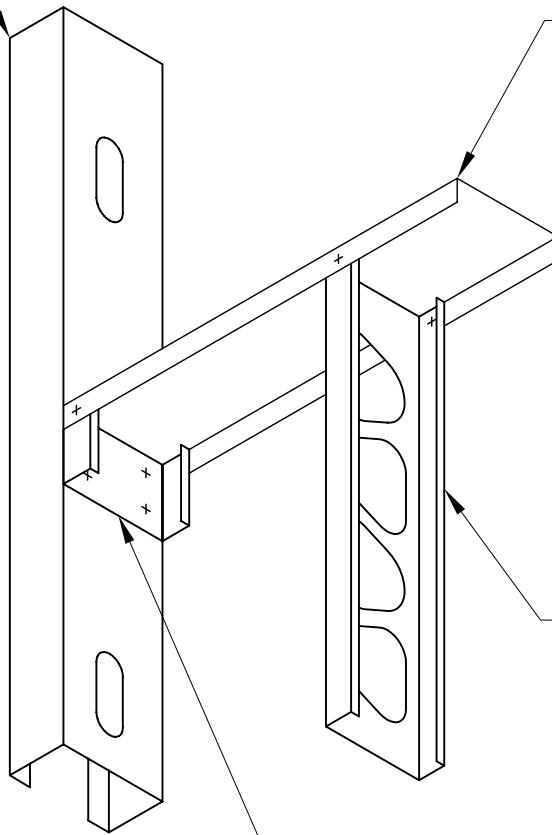

FULL HEIGHT
QUICK FRAME JAMB

SILL TRACK
MEMBER SIZE AS
REQ'D. PER DESIGN.

StudRite
CRIPPLE STUDS

6" LONG SECTION OF STUD ATTACHED
TO JAMB WITH SCREWS.

Marino\WARE

SMALL OPENING SILL CONNECTION

13. StudRite CURTAINWALL DETAIL