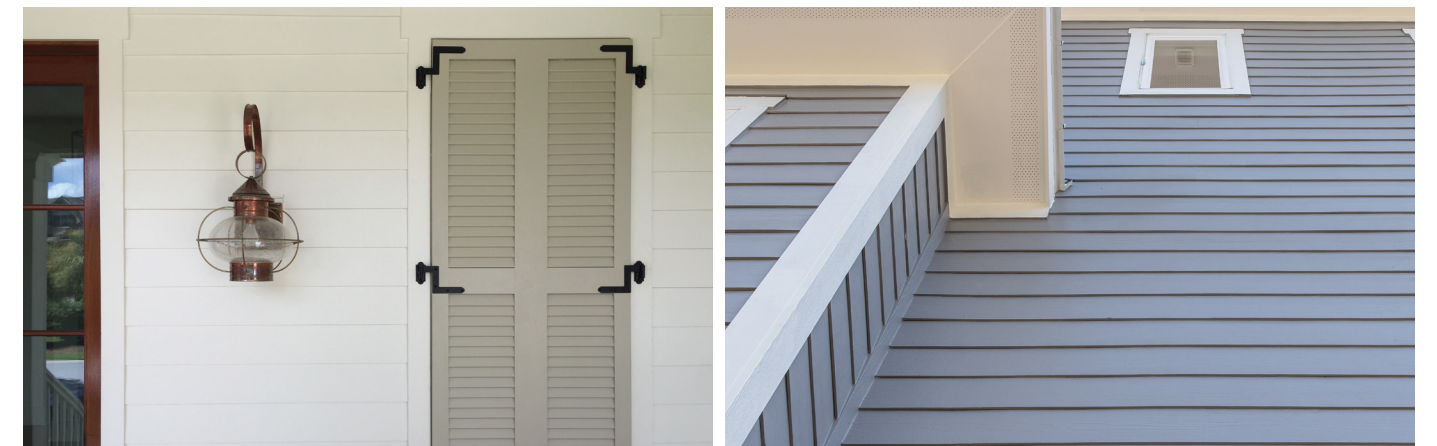

SHINGLES AND SHAKES THAT OUTLAST

NichiStaggered™ and NichiStraight™ 4-foot shingle-style panels let you choose between the classic look of straight edged shingles or the striking contrasts of staggered. For a customized look, NichiShake™ panels are available in a variety of widths to create a visual effect that is indistinguishable from cedar.