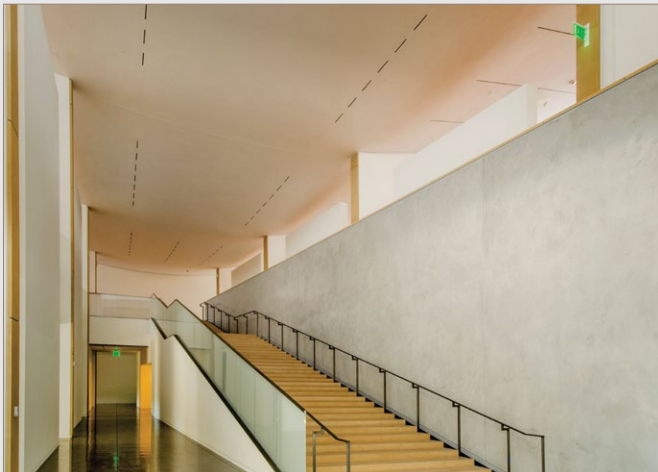

**CHOOSE CURVED-RIGHT® CFS FRAMING FOR YOUR NEXT
HIGH PROFILE OR COMPLEX CEILING PROJECT**

888.872.3487 | www.radiustrack.com | info@radiustrack.com