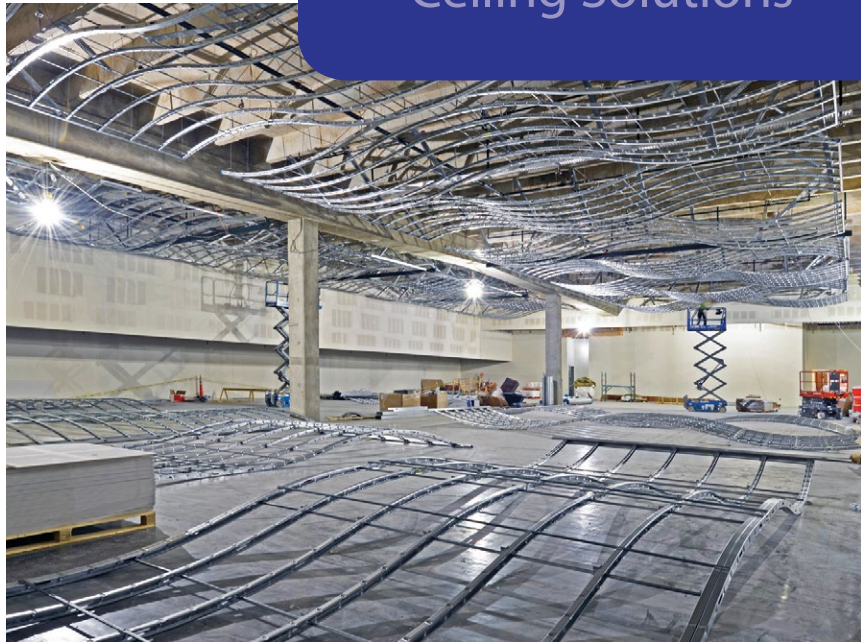

radiustrack[®]

THE ART AND SCIENCE OF SIMPLIFYING THE CURVE

Curved-Right[®] Ceiling Solutions

Easy to Install
Budget Friendly
Precise Framing

A **Curved-Right[®] Ceiling Solution** combines the finishes you want with the curved or complex framing necessary to deliver your project's design intent cost effectively. Our Design Team will work closely with you and/or the Project Team to provide the best value solution for your project. Contact us early in the process for greatest innovation and value added results.

Images: Southwest Airlines, Dallas Love Field, TX. Top right and bottom images courtesy of Shands Photographics.

Curved-Right® Ceiling Solutions:

- Reduce job-site labor
- Cost effective alternative to ceiling kits
- Countless finish options to consider
- Modeled in 3D for clash detection and fit
- Precision fabrication informed by 3D model data
- Jobsite delivery according to installation sequence
- Easy to follow product labeling and installation drawings
- Total Station layout – GPS installation coordinates upon request