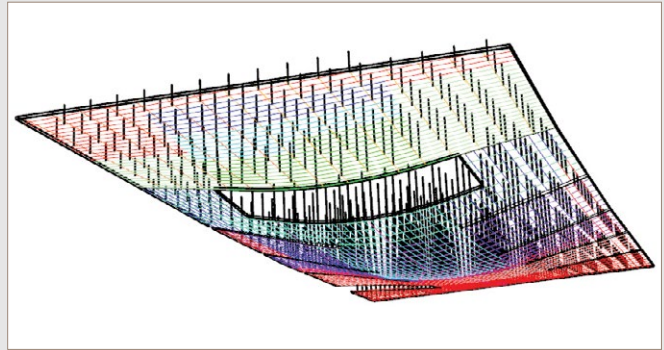

Curved-Right® Ceiling Solutions:

- Reduce job-site labor
- Cost effective alternative to ceiling kits
- Countless finish options to consider
- Modeled in 3D for clash detection and fit
- Precision fabrication informed by 3D model data
- Jobsite delivery according to installation sequence
- Easy to follow product labeling and installation drawings
- Total Station layout – GPS installation coordinates upon request

Complete an online request for quotation, send us drawings, or give us a call; and one of our estimators will prepare a quote for you.

Anderson Collection Gallery at Stanford University
"Whale Belly Ceiling"

Image above: 3D Model by Radius Track Corporation
Images below: Framing images courtesy of JJ Acoustics