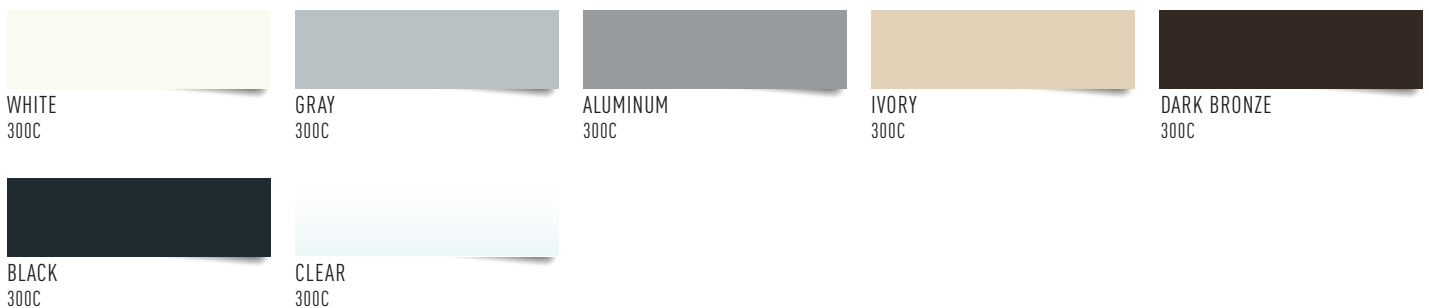

TREMSIL® 200

Tremsil 200 is a one-part, acetoxysilicone sealant that produces a weather-tight seal to glass, metal, porcelain, ceramic, and most painted surfaces. White contains a fungicide, making it suitable for use in bathrooms. Clear is available with or without fungicide.