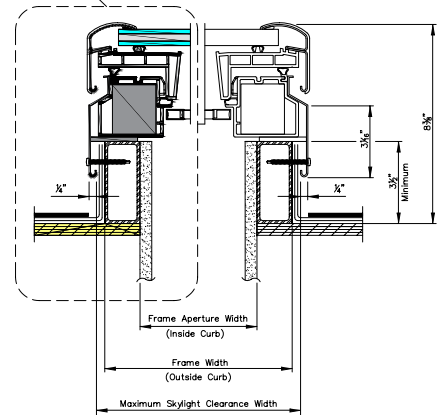

Manual "Fresh Air" Curb-Mounted Skylight

VERTICAL CROSS SECTION

DETAIL 1

SEE DETAIL 1

HORIZONTAL CROSS SECTION

COMPLIANCE AND CERTIFICATIONS

- DBPR Florida
- IAPMO
- NFRC, National Fenestration Rating Council
- Energy Star
- WDMA, Window & Door Manufacturing Association

		2222	2234	2246	3030	3046	3434	4646
Frame Width	(W-in.)	25 1/2	25 1/2	25 1/2	33 1/2	33 1/2	37 1/2	49 1/2
Frame Height	(H-in.)	25 1/2	37 1/2	49 1/2	33 1/2	49 1/2	37 1/2	49 1/2
Daylight Area	(Sq. Feet)	2.58	4.20	5.92	5.27	8.29	6.89	13.13