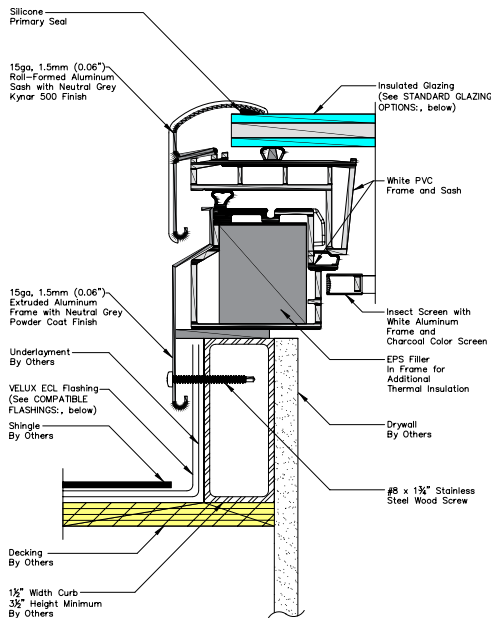

DETAIL 1

SEE DETAIL 1