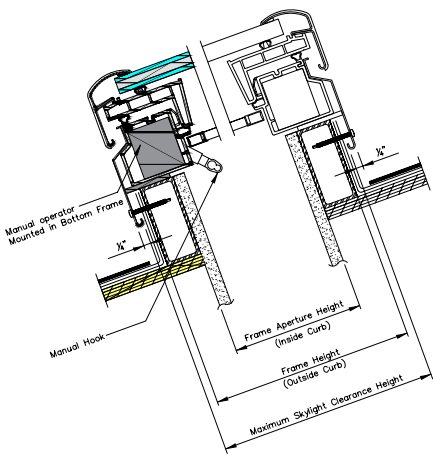

Manual "Fresh Air" Curb-Mounted Skylight

VERTICAL CROSS SECTION