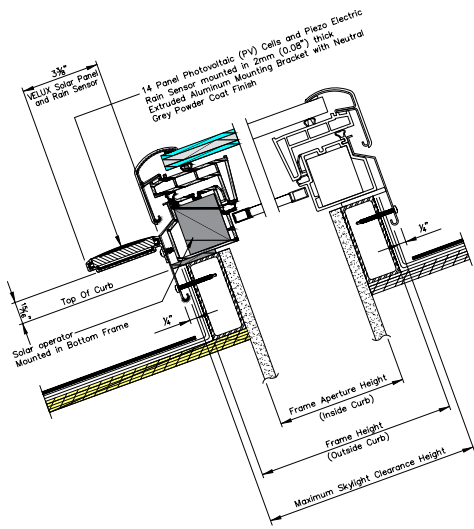

Solar Powered "Fresh Air" Curb-Mounted Skylight

VERTICAL CROSS SECTION