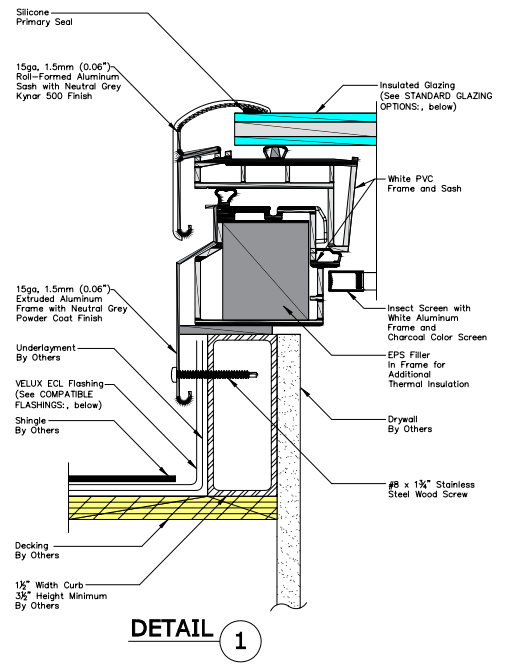

DETAIL 1

COMPLIANCE AND CERTIFICATIONS

- DBPR Florida
- IAPMO
- NFRC, National Fenestration Rating Council
- Energy Star
- WDMA, Window & Door Manufacturing Association

		2222	2234	2246	3030	3046	3434	4622	4646
Frame Width	(W-in.)	25 1/2	25 1/2	25 1/2	33 1/2	33 1/2	37 1/2	49 1/2	49 1/2
Frame Height	(H-in.)	25 1/2	37 1/2	49 1/2	33 1/2	49 1/2	37 1/2	25 1/2	49 1/2
Daylight Area	(Sq. Feet)	2.58	4.20	5.92	5.27	8.29	6.89	5.92	13.13