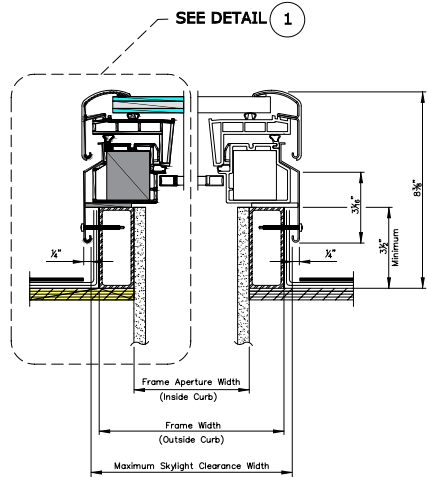

HORIZONTAL CROSS SECTION