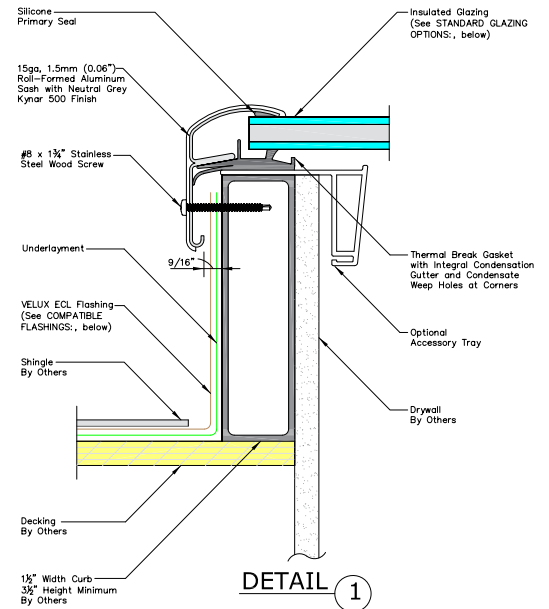

## ACCESSORIES

- Factory pre-installed Room-Darkening or Light Filtering solar shades<sup>1</sup>

<sup>1</sup>Eligible for Federal Solar Tax Credit with pre-installed solar shades. <sup>2</sup>For more information visit [veluxusa.com/taxcredit](https://www.veluxusa.com/taxcredit). <sup>3</sup>Select standard sizes only.

# Fixed Curb-Mounted Skylight

VERTICAL CROSS SECTION

HORIZONTAL CROSS SECTION

DETAIL 1