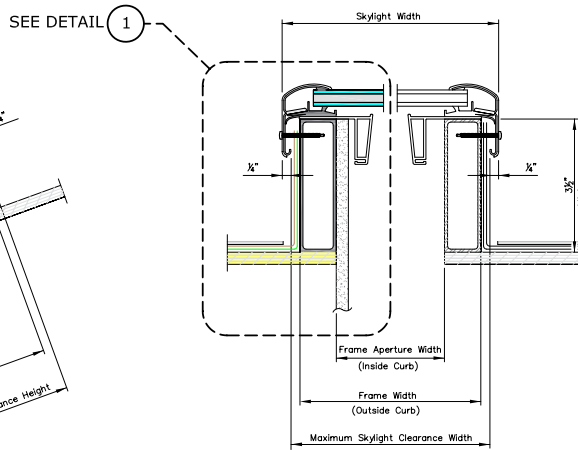

## ACCESSORIES

- Factory pre-installed Room-Darkening or Light Filtering solar shades<sup>1</sup>

<sup>1</sup>Eligible for Federal Solar Tax Credit with pre-installed solar shades. <sup>2</sup>For more information visit [veluxusa.com/taxcredit](https://www.veluxusa.com/taxcredit). <sup>3</sup>Select standard sizes only.

# Fixed Curb-Mounted Skylight

VERTICAL CROSS SECTION

HORIZONTAL CROSS SECTION

DETAIL 1