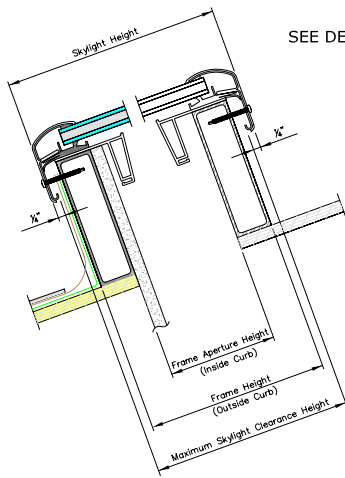

Fixed Curb-Mounted Skylight

VERTICAL CROSS SECTION