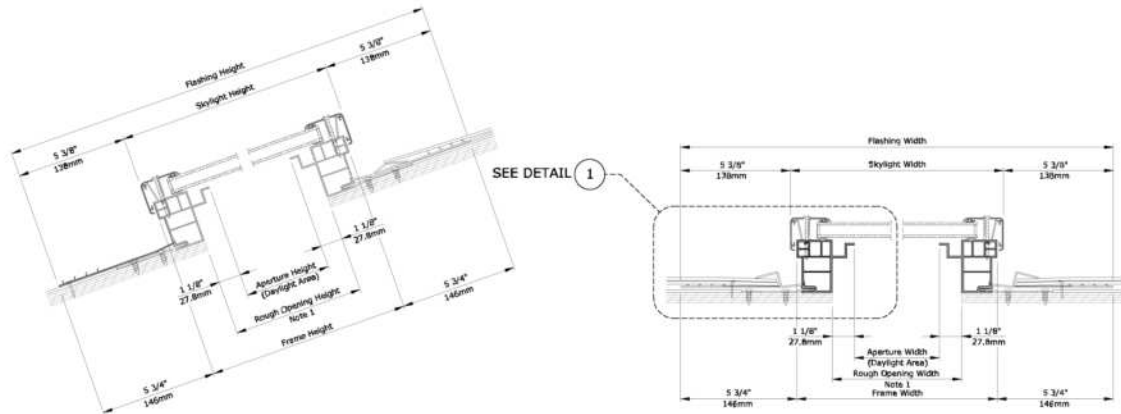

Self-Flushed Fixed Skylight

VERTICAL CROSS SECTION

HORIZONTAL CROSS SECTION