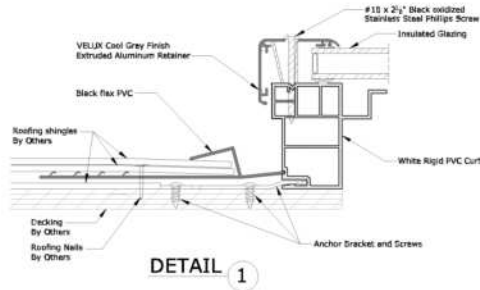

OPTIONAL SKYLIGHT UPGRADES

- Impact Glass
- White Laminated Glass

ACCESSORIES

- Factory pre-installed Room-Darkening or Light Filtering shades

Self-Flushed Fixed Skylight

VERTICAL CROSS SECTION

HORIZONTAL CROSS SECTION

COMPLIANCE AND CERTIFICATIONS

- Energy Star

		2222	2230	2246	3030	3046	4646
Rough Opening Width	(W-in.)	22 1/2	22 1/2	22 1/2	30 1/2	30 1/2	46 1/2
Rough Opening Height	(H-in.)	22 1/2	30 1/2	46 1/2	30 1/2	46 1/2	46 1/2
Daylight Area	(Sq. Feet)	2.63	3.71	5.87	5.24	8.29	13.12