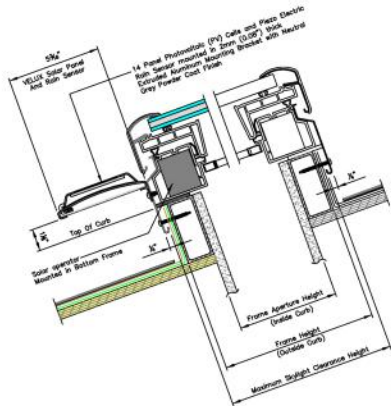

Electric "Fresh Air" Deck-Mounted Skylight

VERTICAL CROSS SECTION