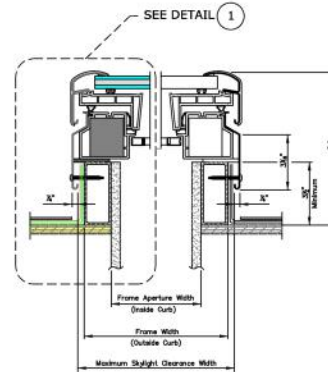

HORIZONTAL CROSS SECTION