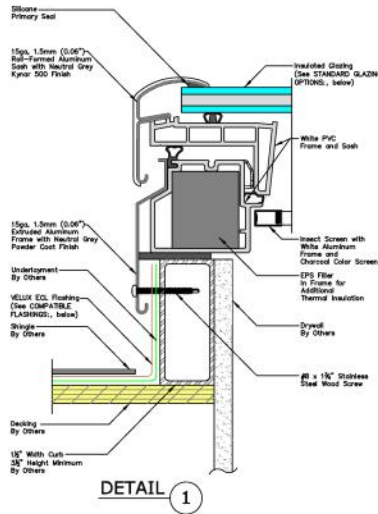

DETAIL 1

COMPLIANCE AND CERTIFICATIONS

- DBPR Florida
- IAPMO
- NFRC, National Fenestration Rating Council
- Energy Star
- WDMA, Window & Door Manufacturing Association

		2222	2234	2246	3030	3046	3434	4622*	4646
Frame Width	(W-in.)	25 1/2	25 1/2	25 1/2	33 1/2	33 1/2	37 1/2	49 1/2	49 1/2
Frame Height	(H-in.)	25 1/2	37 1/2	49 1/2	33 1/2	49 1/2	34 1/2	25 1/2	46 1/2
Daylight Area	(Sq. Feet)	2.58	4.20	5.92	5.27	8.29	6.89	7.27	13.13

* 4622 is only available in VCM