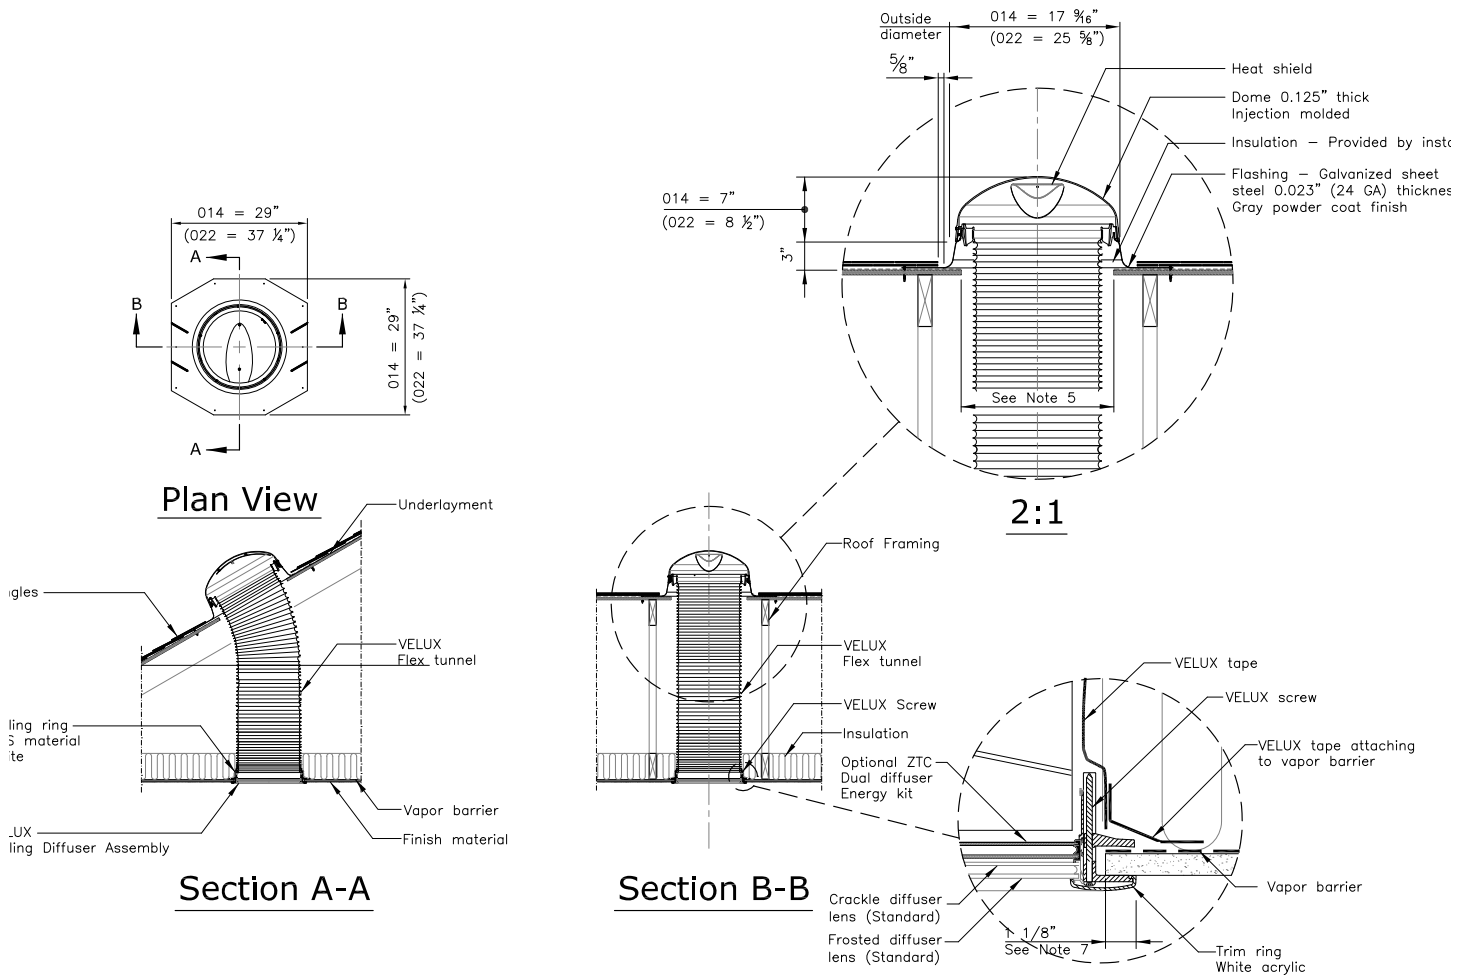

Sun Tunnel® Skylights

Flexible Low-Profile Flashing

COMPLIANCE AND CERTIFICATIONS

- Florida Product Approval - Impact Resistant
- NFRC, National Fenestration Rating Council
- WDMA, Window & Door Manufacturing Association
- IAPMO ES

Model TGF	Rough Opening (ceiling)	Rough Opening (roof deck)	Tunnel Length with Kit (ft.)	Maximum Recommended Install Length (ft.)
014	14 3/4	14 1/2 x 18	8	8
022	22 3/4	22 1/2 x 26	8	12