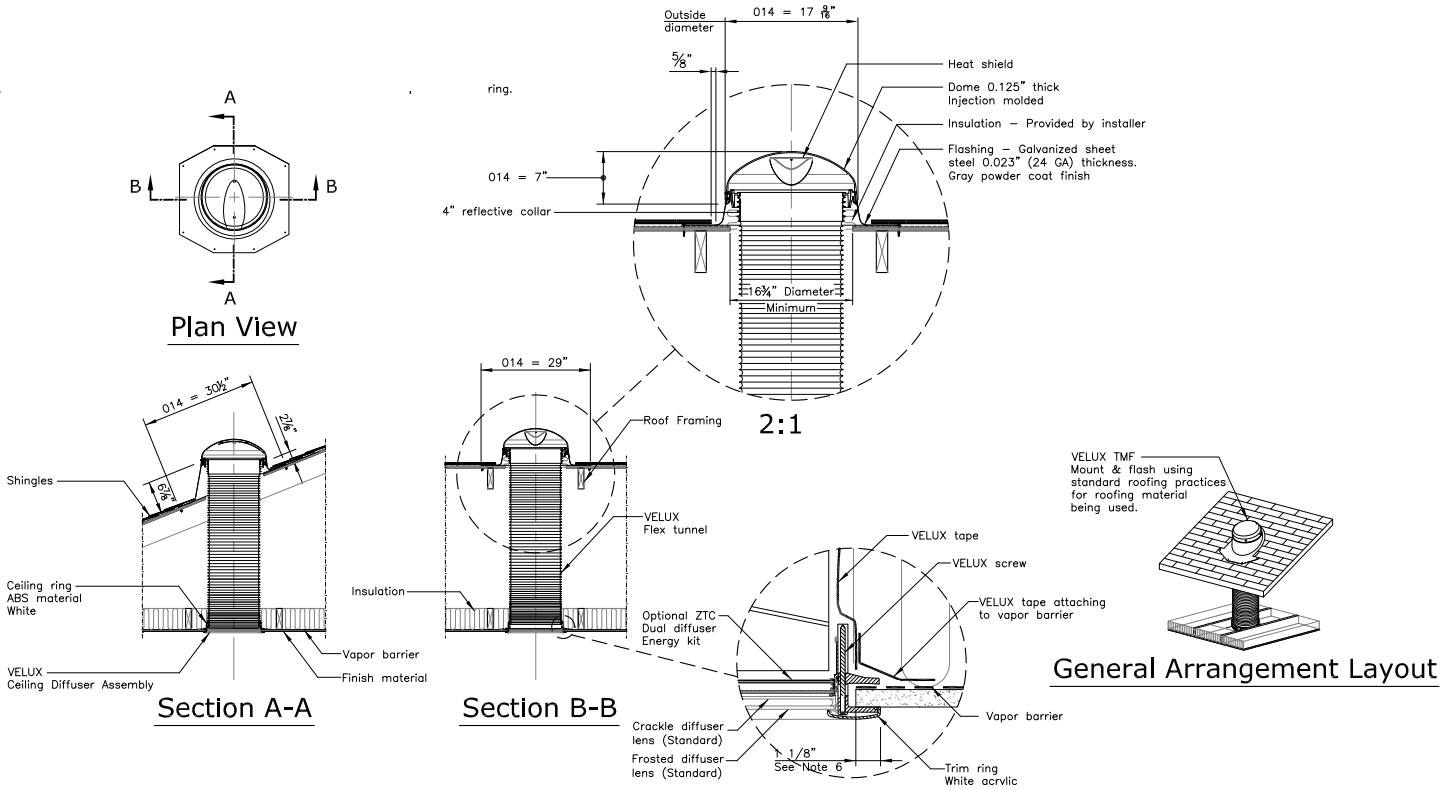

## COMPLIANCE AND CERTIFICATIONS

- Florida Product Approval - Impact Resistant
- NFRC, National Fenestration Rating Council
- WDMA, Window & Door Manufacturing Association
- IAPMO ES

Model TGF	Rough Opening (ceiling)	Rough Opening (roof deck)	Tunnel Length with Kit (ft.)	Maximum Recommended Install Length (ft.)
● 014	14 3/4	14 1/2 x 20	8	8