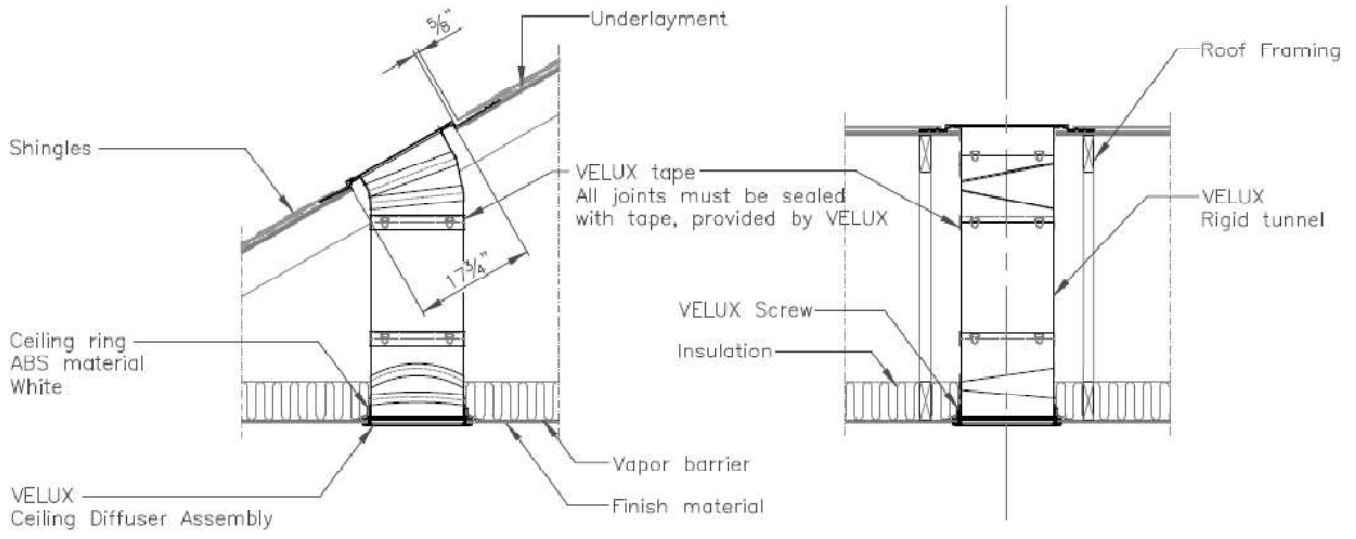

### Type Sign

- Example: TLR 014 000G
- Label located on ceiling ring.

### Standard Sizes

- 14" only

Size                      Max Tunnel Length      Min Tunnel Length

14"	30'	12"
-----	-----	-----

**Certification**

Glazing	NFRC U-factor	NFRC SHGC	NFRCVt	Hallmark 426-H-693	Fla Prod Approval	HVHZ
TLR 14"	0.47	0.37	0.41	✓	✓	
TLR 14" With Energy Kit	0.41	0.34	0.37	✓	✓	