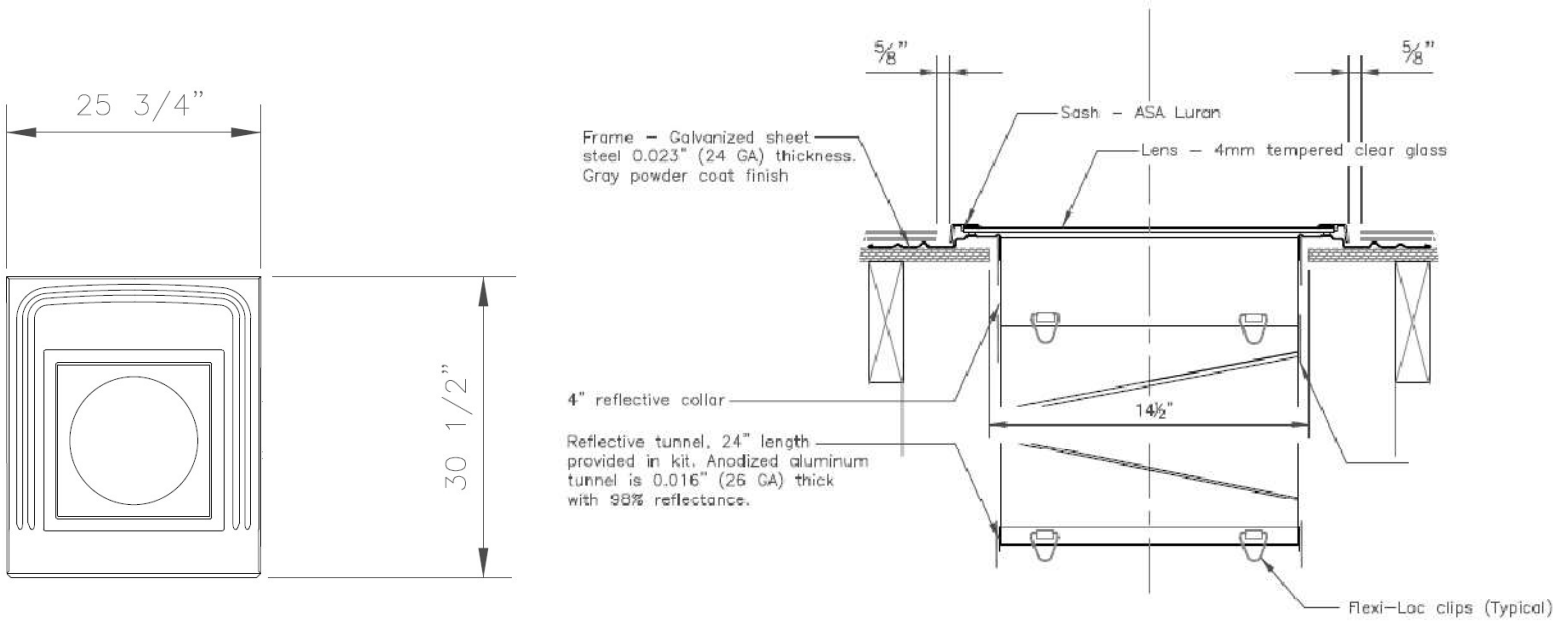

### Type Sign

- Example: TLR 014 000G
- Label located on ceiling ring.

### Standard Sizes

- 14" only

Size                      Max Tunnel Length      Min Tunnel Length

14"	30'	12"
-----	-----	-----

**Certification**

Glazing	NFRC U-factor	NFRC SHGC	NFRCVt	Hallmark 426-H-693	Fla Prod Approval	HVHZ
TLR 14"	0.47	0.37	0.41	✓	✓	
TLR 14" With Energy Kit	0.41	0.34	0.37	✓	✓	