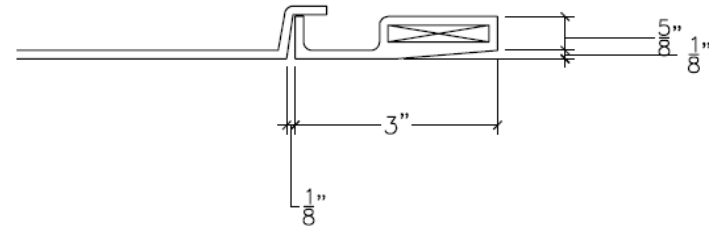

Door Size Legend

- 9" x 9"
- 12" x 12"
- 16" x 16"
- 18" x 18"
- 24" x 24"
- 22" x 30"
- 30" x 30"

All Stealth Panels are 5/8" thick with an 1/8" tapered edge

1 *Typ. Access Panel*
Scale: NTS

2 *Frame/Door Section*
Scale: NTS