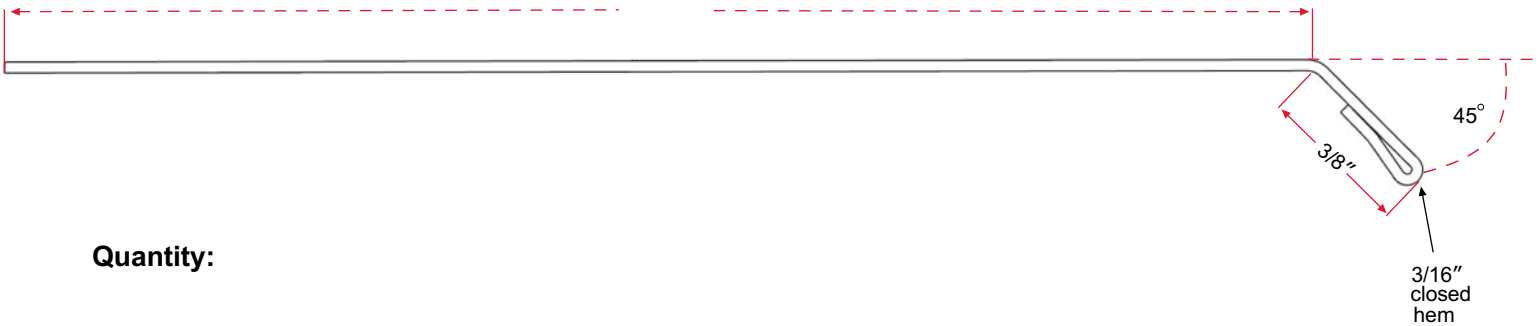

PRODUCT SUBMITTAL

BASE / HEADER ST. ST. FLASHING

0.018" Thick
X 8'- 0" Long

Quantity:

MATERIAL CONFORMANCE	SIZES / FINISHES
<p>SHEET METAL: Stainless Steel Type 304: ASTM A240/A240M, ASTM A666, ASTM A480/A480M (Type 316 available on special orders)</p> <p>Steel Products (flats) Recycled Content: Stainless Steel, 60% Post Consumer V O C Content - 0%</p>	<p>CUSTOM STAINLESS STEEL FLASHING: 0.016" Thick X 8'- 0" Long</p> <p>FINISH: Stainless Steel Type 304: ASTM A240/A240M, ASTM A666, ASTM A480/A480M</p>