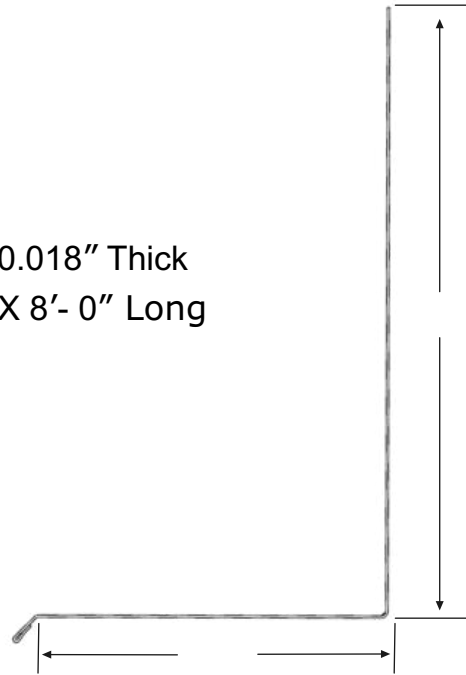

PRODUCT SUBMITTAL

BASE / HEADER ST. ST. FLASHING

0.018" Thick
X 8'- 0" Long

Quantity:

MATERIAL CONFORMANCE	SIZES / FINISHES
<p>SHEET METAL: Stainless Steel Type 304: ASTM A240/A240M, ASTM A666, ASTM A480/A480M (Type 316 available on special orders)</p> <p>Steel Products (flats) Recycled Content: Stainless Steel, 60% Post Consumer V O C Content - 0%</p>	<p>CUSTOM STAINLESS STEEL FLASHING: 0.016" Thick X 8'- 0" Long</p> <p>FINISH: Stainless Steel Type 304: ASTM A240/A240M, ASTM A666, ASTM A480/A480M</p>